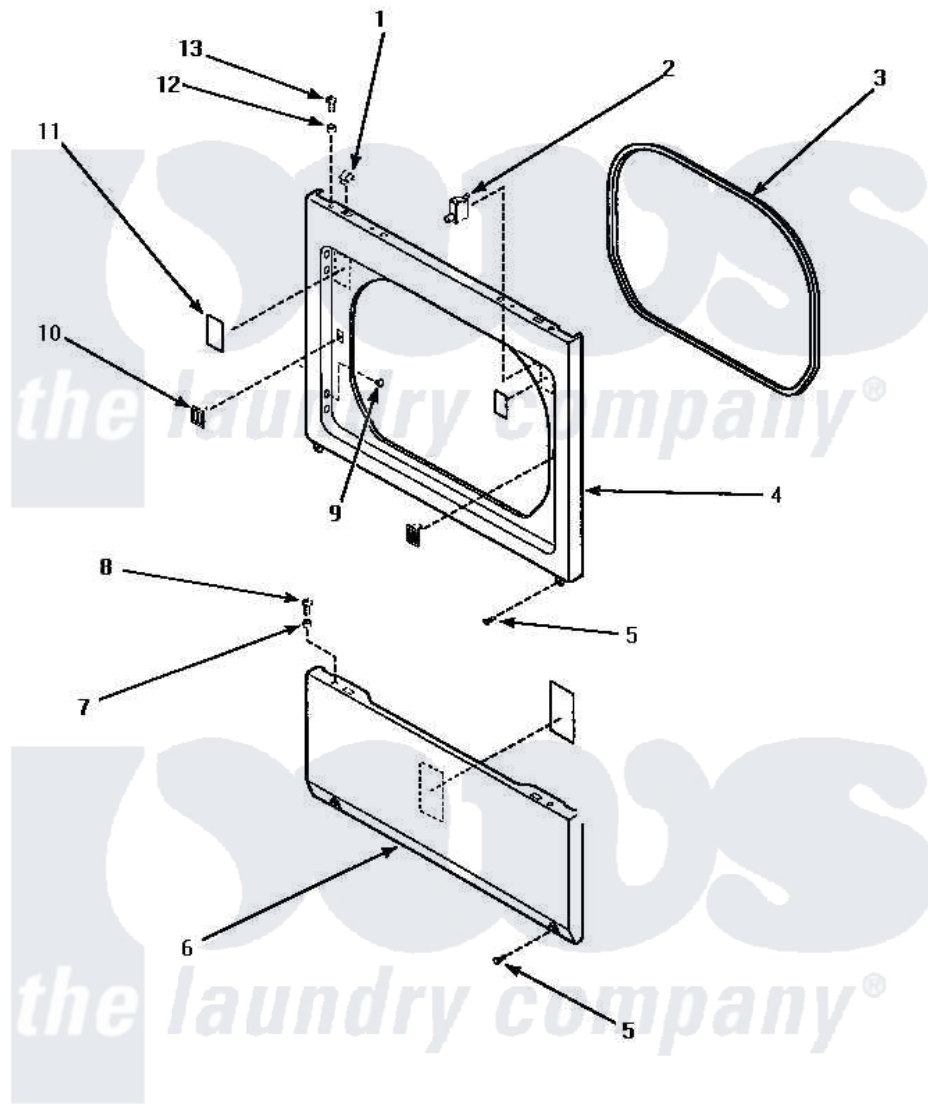

**Amana LE4807L (BOM: P1163706W L) 09 - LOWER ACCESS PANEL, FRONT PANEL & SEAL**

**LOWER ACCESS PANEL, FRONT PANEL AND SEAL**

Amana Residential Amana LE4807L (BOM: P1163706W L) Dryer Parts Parts Diagram 09 - LOWER ACCESS PANEL, FRONT PANEL & SEAL

Click on the part number to view part

Item	Original Part Number	Replaced By	Status	Part Description
1	28835	<a href="#">22001650</a>		Fastener, Spring
2	Y62872	<a href="#">W10169313</a>		Switch-Dor
3	<a href="#">500034</a>			Seal, Front Panel
4	500033W		Not Available	PANEL, FRONT
"	500033H		Not Available	PANEL,FRONT
"	<a href="#">500033L</a>			Panel, Front
5	33562	<a href="#">27001200</a>		Screw
6	500044H		Not Available	PANEL,ACCESS
"	500044L		Not Available	PANEL, ACCESS (ALMOND)
"	500044W	<a href="#">40045301WP</a>		Panel, Access
7	56079	<a href="#">505187</a>		Locator, Panel
8	32671	<a href="#">Y014874</a>		Screw, Idler Arm And Sleeve
9	500227	<a href="#">505295</a>		Screw, No.8ab-16 x 3/4 PH
10	54660	<a href="#">LA-1003</a>		Door Catch Kit
11	500281		Not Available	STICKER