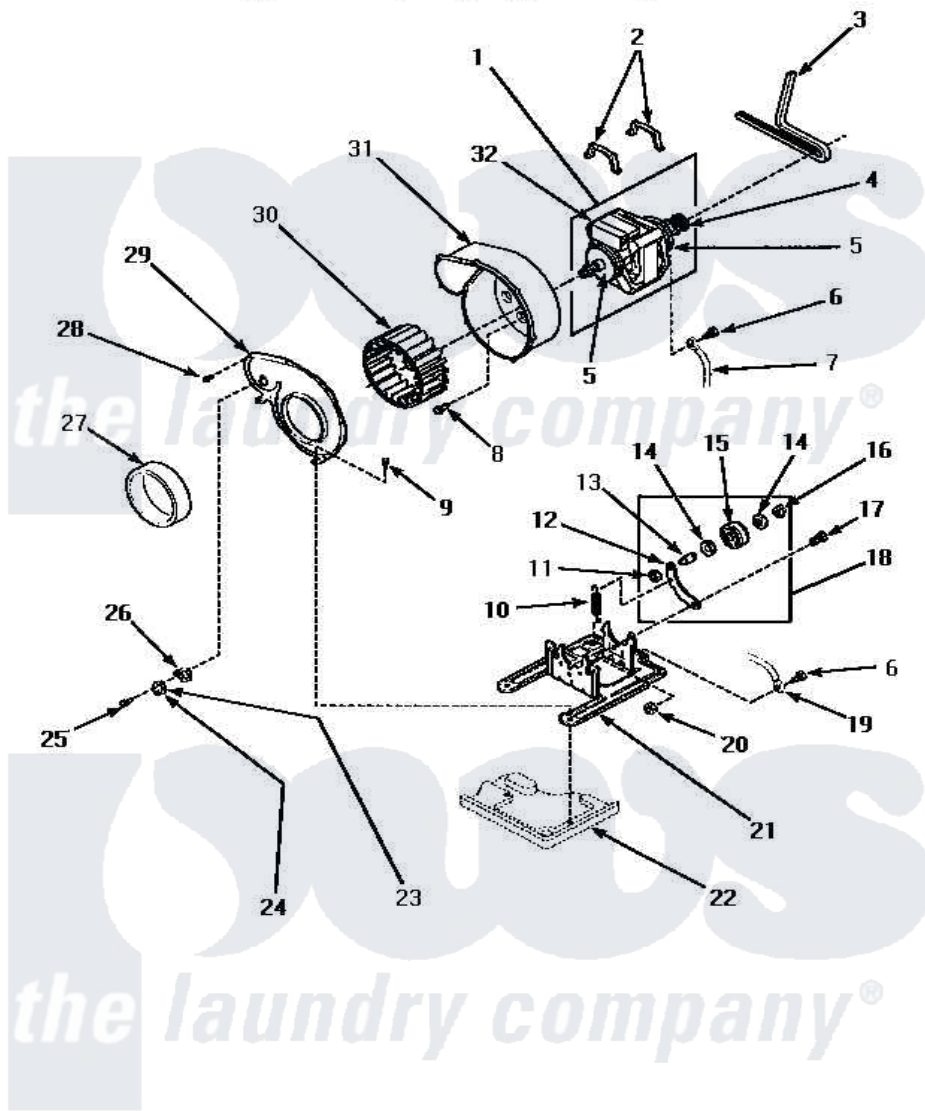

**Amana LE4807L (BOM: P1163706W L) 10 - MOTOR, EXHAUST FAN & BELT**

**MOTOR, EXHAUST FAN AND BELT**

Amana [Residential Amana LE4807L \(BOM: P1163706W L\) Dryer Parts](#) Parts Diagram 10 - MOTOR, EXHAUST FAN & BELT

[Click on the part number to view part](#)

Item	Original Part Number	Replaced By	Status	Part Description
1	501211	<a href="#">2200376</a>		Motor
2	Y58047	<a href="#">660658</a>		Clamp, Motor Mounting 343481 685441
3	59174	<a href="#">40111201</a>		Belt, Cylinder
4	<a href="#">500011</a>			Pulley, Motor
5	58044A		Not Available	MOUNT,MOTOR-LOCKING
6	<a href="#">20530</a>			Screw, 10-24 x 3/8 Hex
7	Y00000000		Not Available	SEE NOTE GROUND WIRE FROM MOTOR TO MOUNTING BRACKET, GREEN
8	Y31645	<a href="#">27001200</a>		Screw
9	33562	<a href="#">27001200</a>		Screw
10	<a href="#">56076</a>			Spring, Idler
11	56156	<a href="#">358160</a>		Nut
12	500910	<a href="#">37001144</a>		Assembly- Idler

13	<a href="#">56461</a>			Shaft
14	<a href="#">52549</a>			Washer, 501 ID X3/4 Odx
15	<a href="#">Y54414</a>			Assembly, Wheel And Bearing
16	<a href="#">23748</a>			Ring, Retaining
17	<a href="#">500824</a>			Screw, 1/4-20 Unc Hex
18	500269	<a href="#">37001287</a>		Assembly, Idler Lever/Shaft/Pulley
19	Y00000000		Not Available	SEE NOTE GROUND WIRE FROM MOTOR TO MOUNTING BRACKET, GREEN
20	52566	<a href="#">27001225</a>		Nut, Jam Mid Lock 1/4-20
21	500822	<a href="#">503613</a>		Mount, Motor
22	Y00000000		Not Available	SEE NOTE BASE
23	<a href="#">59500</a>			Assembly, Thermistor
25	23222	<a href="#">3177991</a>		Screw
27	<a href="#">500313</a>			Seal, Blower Housing
28	<a href="#">31260</a>			Screw, No.8 X 3/8 Ind H
29	500078	<a href="#">511969P</a>		Kit Blower Housing And Cover
30	56000	<a href="#">510139P</a>		Assembly Blower Fan Package
31	<a href="#">56020</a>			Housing, Blower
32	501218		Not Available	MOTOR SWITCH (DOES NOT INCLUDE THERMAL PROT