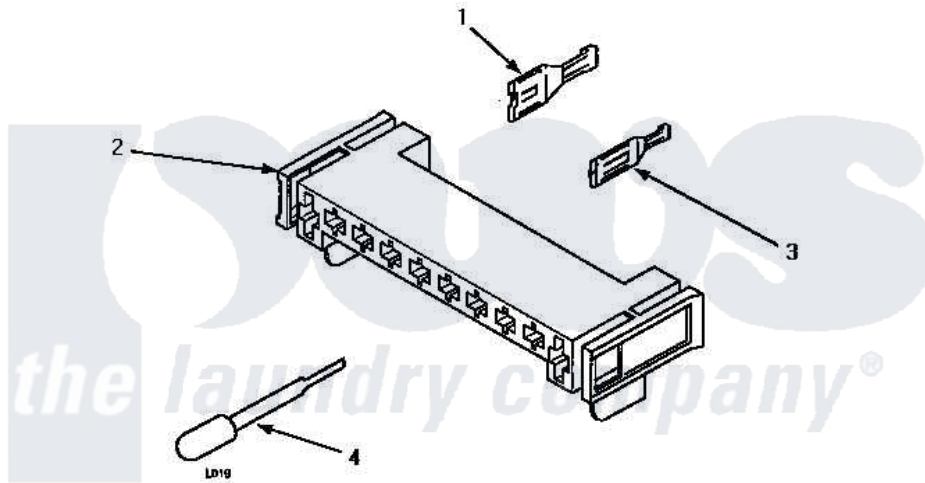

Amana LE4807L (BOM: P1163706W L) 11 - MTR CONN BLOCK/TERM & EXTRACTOR TOOL

MOTOR CONNECTION BLOCK, TERMINALS AND TERMINAL EXTRACTOR TOOLS

Amana [Residential Amana LE4807L \(BOM: P1163706W L\) Dryer Parts](#) Parts Diagram 11 - MTR CONN BLOCK/TERM & EXTRACTOR TOOL

[Click on the part number to view part](#)

Item	Original Part Number	Replaced By	Status	Part Description
1	00255		Not Available	(1/4 INCH-FOR (1) 12 GAUGE WIR
"	Y00256			Spade Terminal Or
2	500338			Housing-10 Position
3	Y00188			Molex Terminal
4	283P4			Terminal Extractor Tool
5	190P4			Terminal Extractor Tool