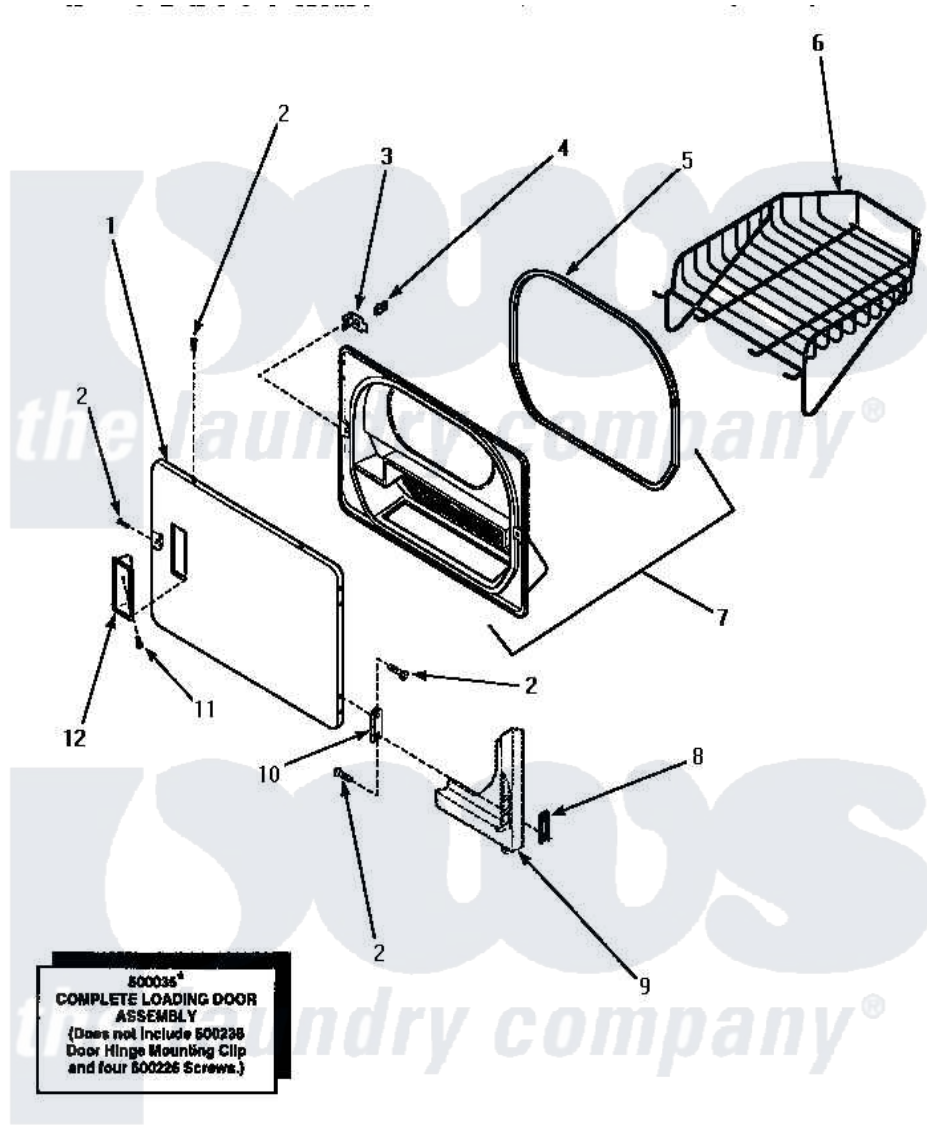

Amana LE4807W (BOM: P1163705W W) 08 - LOADING DOOR WITH DRYING RACK

LOADING DOOR WITH DRYING RACK

Amana Residential Amana LE4807W (BOM: P1163705W W) Dryer Parts Parts Diagram 08 - LOADING DOOR WITH DRYING RACK

Click on the part number to view part

Item	Original Part Number	Replaced By	Status	Part Description
1	500040L			Assembly, Door-Home
"	500040W			Assembly, Door-Home
2	500226			Screw, 8b-16 x 5/8 Tap
3	500223	40116201		Bracket, Door Strike
4	500039	510181		Strike Doormetal
5	500200		Not Available	SEAL,DOOR
6	501295P		Not Available	RACK, DRYING
7	500199		Not Available	ASSY,LINER & SEAL
8	500236			Clip, Door Hinge Mount
9	Y00000000		Not Available	SEE NOTE FRONT PANEL
10	500041	Y503676		Hinge, Door And Top
11	500297	8281236		Screw
12	500042L		Not Available	PULL,DOOR
"	500042W		Not Available	PULL,DOOR
NI	500035W		Not Available	ASSY,DOOR-HOME