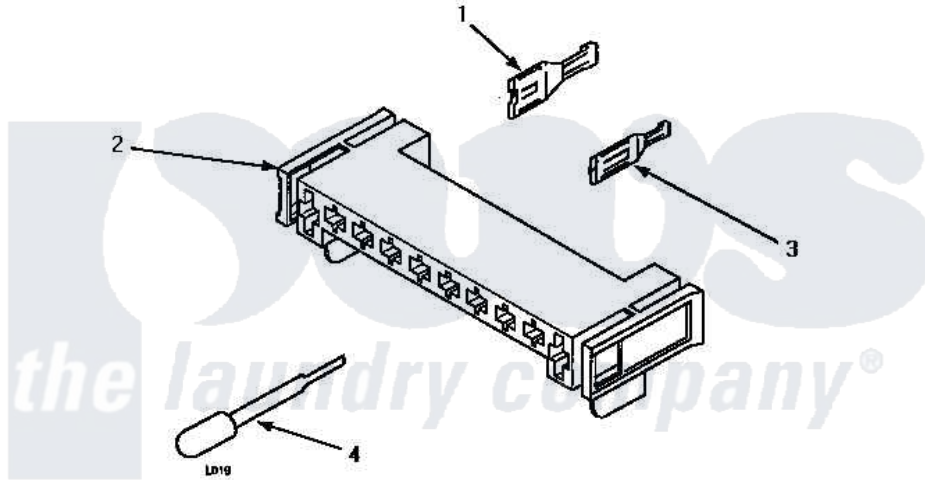

Amana LE4807W (BOM: P1163705W W) 11 - MTR CONN BLOCK/TERM & EXTRACTOR TOOL

MOTOR CONNECTION BLOCK, TERMINALS AND TERMINAL EXTRACTOR TOOLS

Amana Residential Amana LE4807W (BOM: P1163705W W) [Dryer Parts](#) Parts Diagram 11 - MTR CONN BLOCK/TERM & EXTRACTOR TOOL

[Click on the part number to view part](#)

Item	Original Part Number	Replaced By	Status	Part Description
1	00255		Not Available	(1/4 INCH-FOR (1) 12 GAUGE WIR
"	Y00256			Spade Terminal Or
2	500338			Housing-10 Position
3	Y00188			Molex Terminal
4	283P4			Terminal Extractor Tool
5	190P4			Terminal Extractor Tool