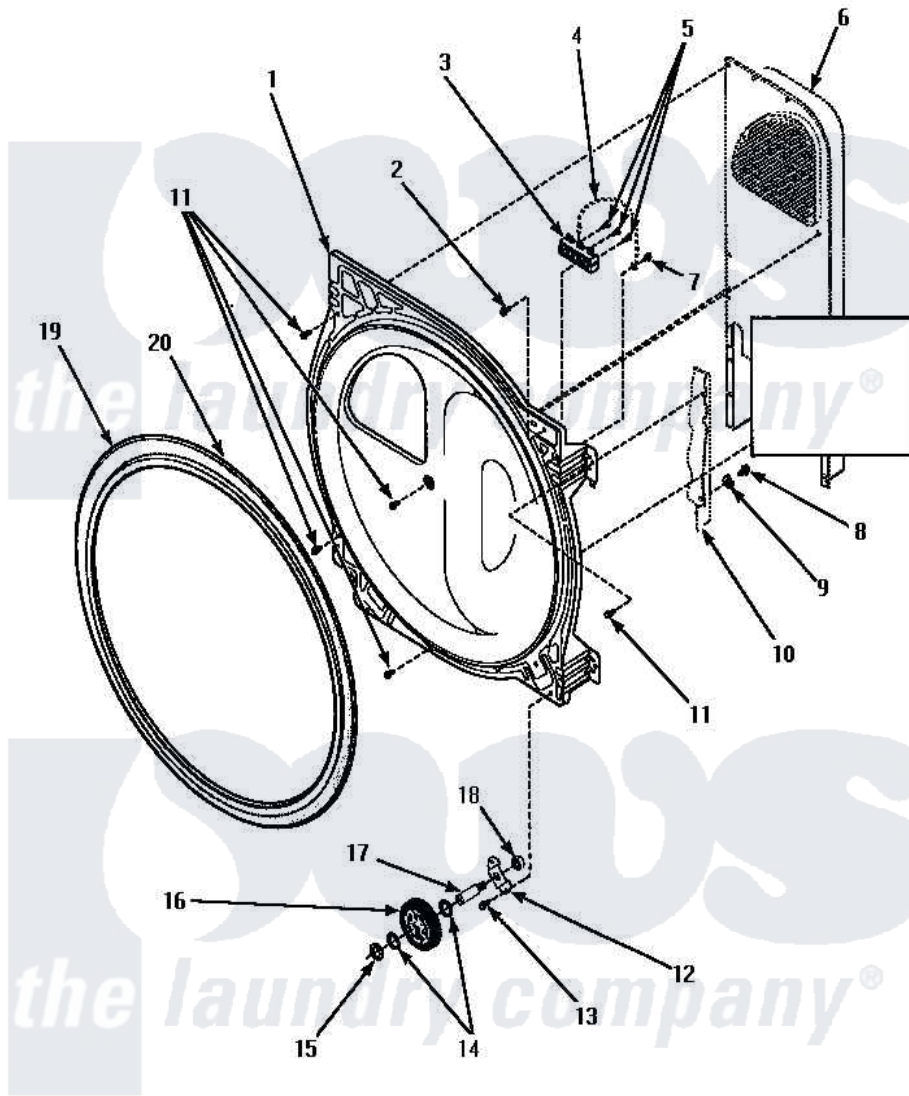

Amana LE4907L (BOM: P1163713W L) 01 - BULKHEAD/FELT SEAL/CYL ROLLER & TERM BLK

REAR BULKHEAD, FELT SEAL, CYLINDER ROLLER AND TERMINAL BLOCK

Amana [Residential Amana LE4907L \(BOM: P1163713W L\) Dryer Parts](#) Parts Diagram 01 - BULKHEAD/FELT SEAL/CYL ROLLER & TERM BLK

[Click on the part number to view part](#)

Item	Original Part Number	Replaced By	Status	Part Description
1	500356W	502614WP		Bulkhead, Rear
2	501285			Screw, No.12 X 9/16-Pla
3	61923P	61923		Block, Terminal
4	Y00000000		Not Available	SEE NOTE GROUND WIRE, GREEN -- (SEE NOTE)
5	Y61199	3400094		Screw, 10-32 X 3/8
6	Y00000000		Not Available	SEE NOTE HEATER BOX ASSEMBLY
7	501668	503688		Screw, 10B-16 X .34 I
8	20530			Screw, 10-24 x 3/8 Hex
9	51474		Not Available	WASHER, 13/64IDX1/2ODX.
10	Y00000000		Not Available	SEE NOTE CABINET
11	502120	489069		Xxscrew, 10-12 X 1/2
12	500062	40113601		Assembly, Roller Brkt
13	501668	503688		Screw, 10B-16 X .34 I

14	52549	Washer, 501 ID X3/4 Odx	
15	23748	Ring, Retaining	
16	500214	37001042	Assembly, Cylinder Roller
17	56461	Shaft	
18	56156	358160	Nut
19	501801	37001132	Seal, Cylinder
20	22506P	511637P	Adh Dow 737 Clr 3 Oz Tube