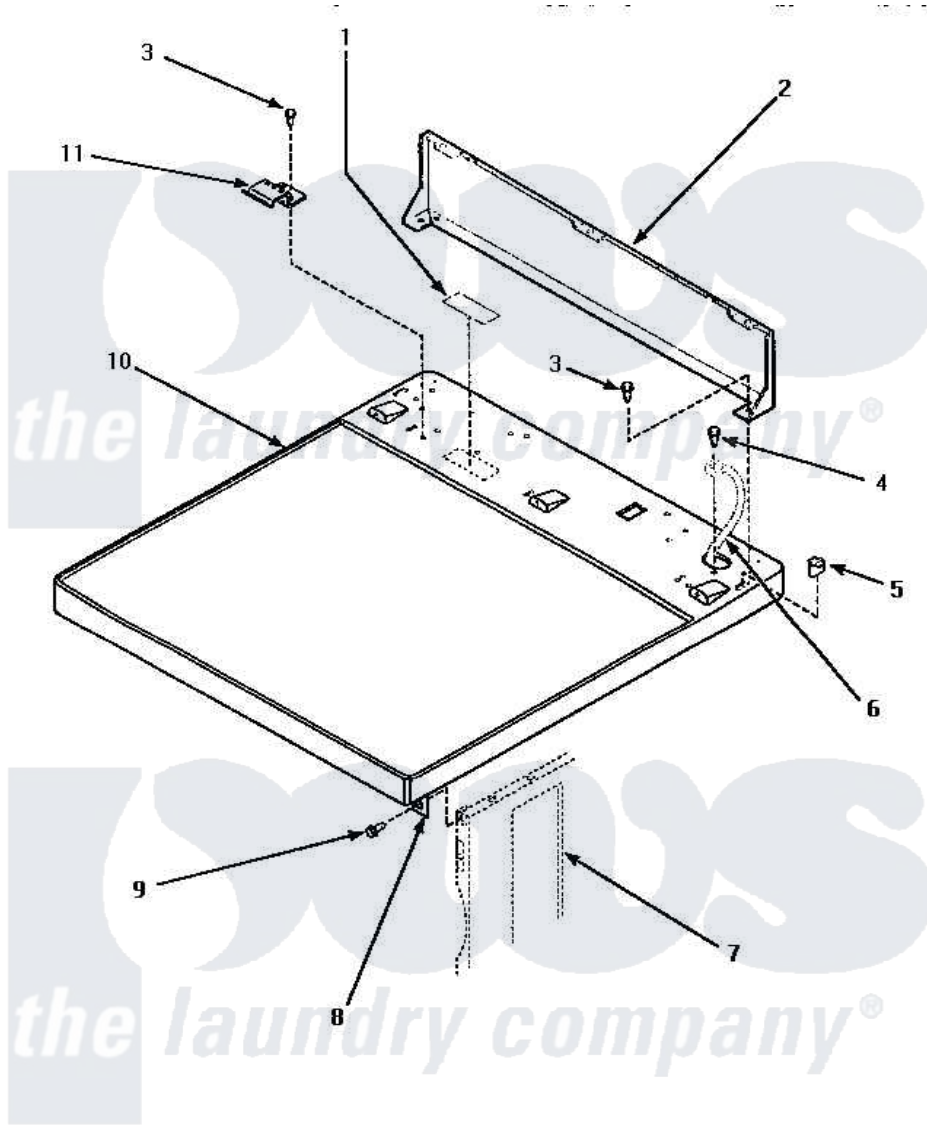

**Amana LE4907L (BOM: P1163713W L) 02 - CABINET TOP & CONTROL HOOD REAR PANEL**

**CABINET TOP AND CONTROL HOOD REAR PANEL**

Amana [Residential Amana LE4907L \(BOM: P1163713W L\) Dryer Parts](#) Parts Diagram 02 - CABINET TOP & CONTROL HOOD REAR PANEL

[Click on the part number to view part](#)

Item	Original Part Number	Replaced By	Status	Part Description
1	24903		Not Available	STICKER,DISCONNECT POW
2	500343		Not Available	PANEL,BACK(HOME HOOD)
3	501086	<a href="#">90767</a>		Screw, 8A X 3/8 HeX Washer Head Tapping
4	<a href="#">20530</a>			Screw, 10-24 x 3/8 Hex
5	501242		Not Available	CLIP,TUBULAR INSERT
6	Y00000000		Not Available	SEE NOTE GROUND WIRE FROM REAR BULKHEAD, GREEN
7	Y00000000		Not Available	SEE NOTE CABINET
8	500084	<a href="#">40130801</a>		Bracket, Top Mount
9	33562	<a href="#">27001200</a>		Screw
10	500085WP	<a href="#">37001027</a>		Panel, Top
"	500085LP	<a href="#">510029LP</a>		Kit Top Panel W/Hdw domestic
11	501241	<a href="#">Y503876</a>		Clip, Hold Down