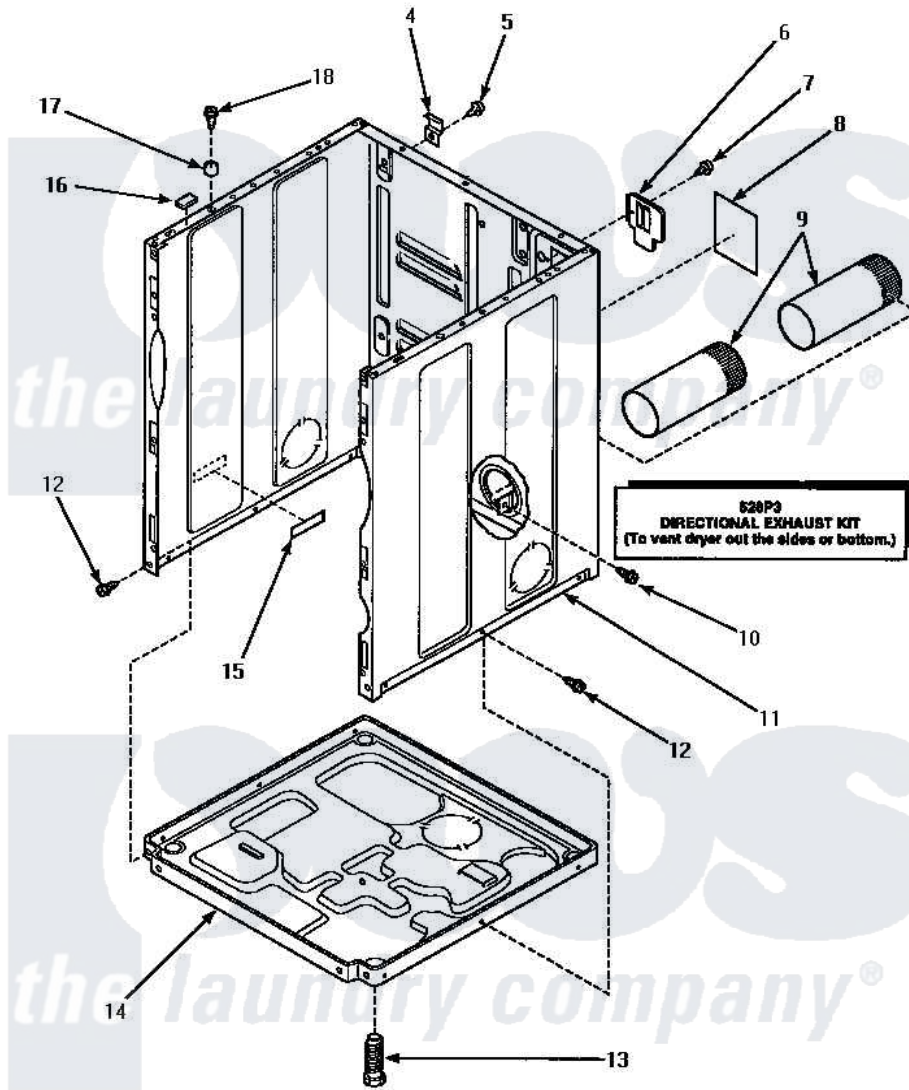

Amana LE4907L (BOM: P1163713W L) 03 - CABINET, EXHAUST DUCT & BASE

CABINET, EXHAUST DUCT AND BASE

Amana Residential Amana LE4907L (BOM: P1163713W L) Dryer Parts Parts Diagram 03 - CABINET, EXHAUST DUCT & BASE

Click on the part number to view part

Item	Original Part Number	Replaced By	Status	Part Description
4	500003			Hinge, Top
5	33562	27001200		Screw
6	500114	510903		Plate Access Panel
7	33562	27001200		Screw
8	501289		Not Available	(ELECTRIC MODELS)
9	500064	505518		Duct, Exhaust
10	501668	503688		Screw, 10B-16 X .34 I
11	500001HP		Not Available	ASSY, CABINET
"	500001LP	727P3L		Kit Dryer Panels
"	500001WP	37001284		Cabinet As Pack
12	33562	27001200		Screw
13	Y500101			Leg, Leveling
14	500070			Base, Dryer
15	61294		Not Available	(ELECTRIC MODELS)
16	Y56128			Pad, Bumper

17	56079	505187	Locator, Panel
18	32671	Y014874	Screw, Idler Arm And Sleeve
NI	528P3		Directional Exhaust Kit