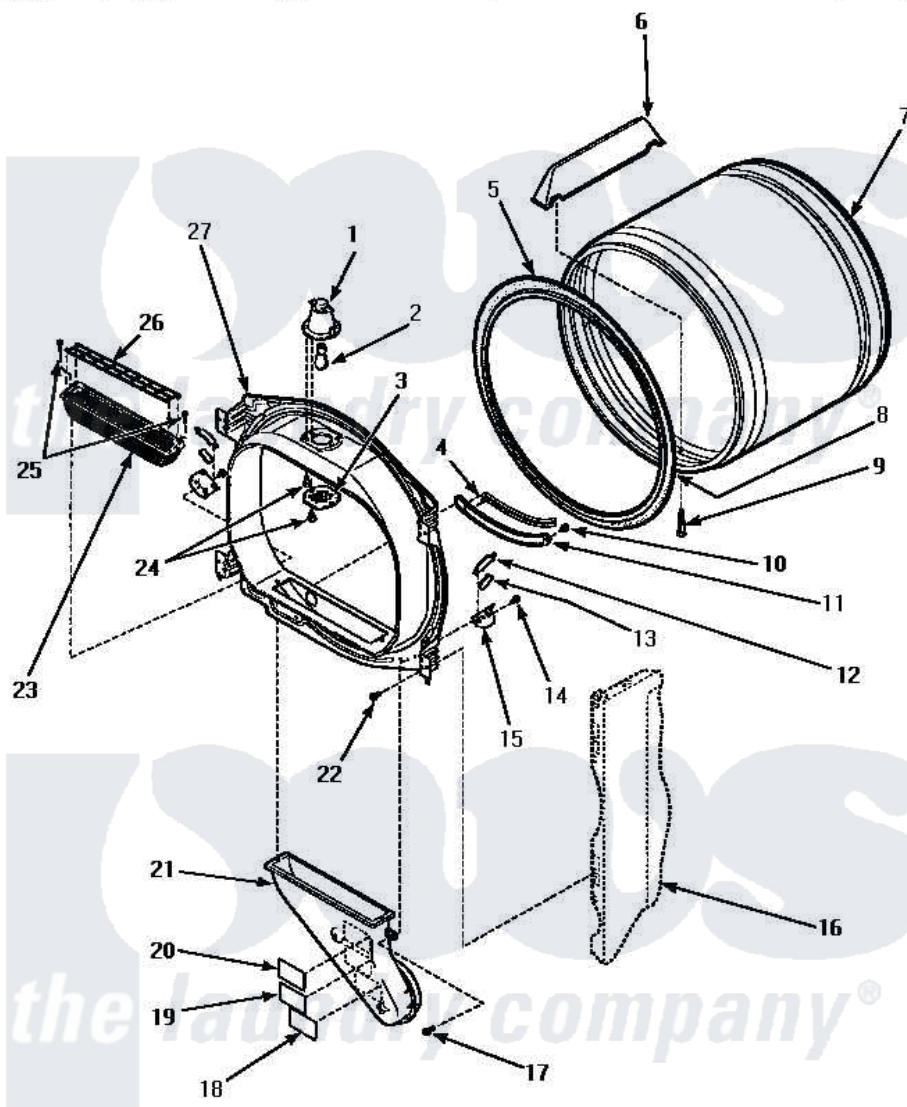

Amana LE4907L (BOM: P1163713W L) 04 - FR BLKHD, AIR DUCT, FELT SEAL & CYLINDER

FRONT BULKHEAD, AIR DUCT, FELT SEAL AND CYLINDER

Amana Residential Amana LE4907L (BOM: P1163713W L) Dryer Parts Parts Diagram 04 - FR BLKHD, AIR DUCT, FELT SEAL & CYLINDER

[Click on the part number to view part](#)

Item	Original Part Number	Replaced By	Status	Part Description
1	500153		Not Available	CYLINDER LIGHT HOUSING
2	Y60954	67001316		Bulb, Light
3	500094		Not Available	LENS,DRUM LIGHT
4	501247			Sensor, Moisture
5	501801	37001132		Seal, Cylinder
6	500022	510102		Baffle- SH
7	500735P		Not Available	ASSY,CYLINDER-HOME
8	22506P	511637P		Adh Dow 737 Clr 3 Oz Tube
9	Y62588			Screw, 10BT-12 X 1 Tap
10	501668	503688		Screw, 10B-16 X .34 I
11	501246		Not Available	MOUNTING,MOISTURE SENSOR
12	501553	37001298		Glide- Dry
13	500121	510189		Pad Felt
14	501668	503688		Screw, 10B-16 X .34 I