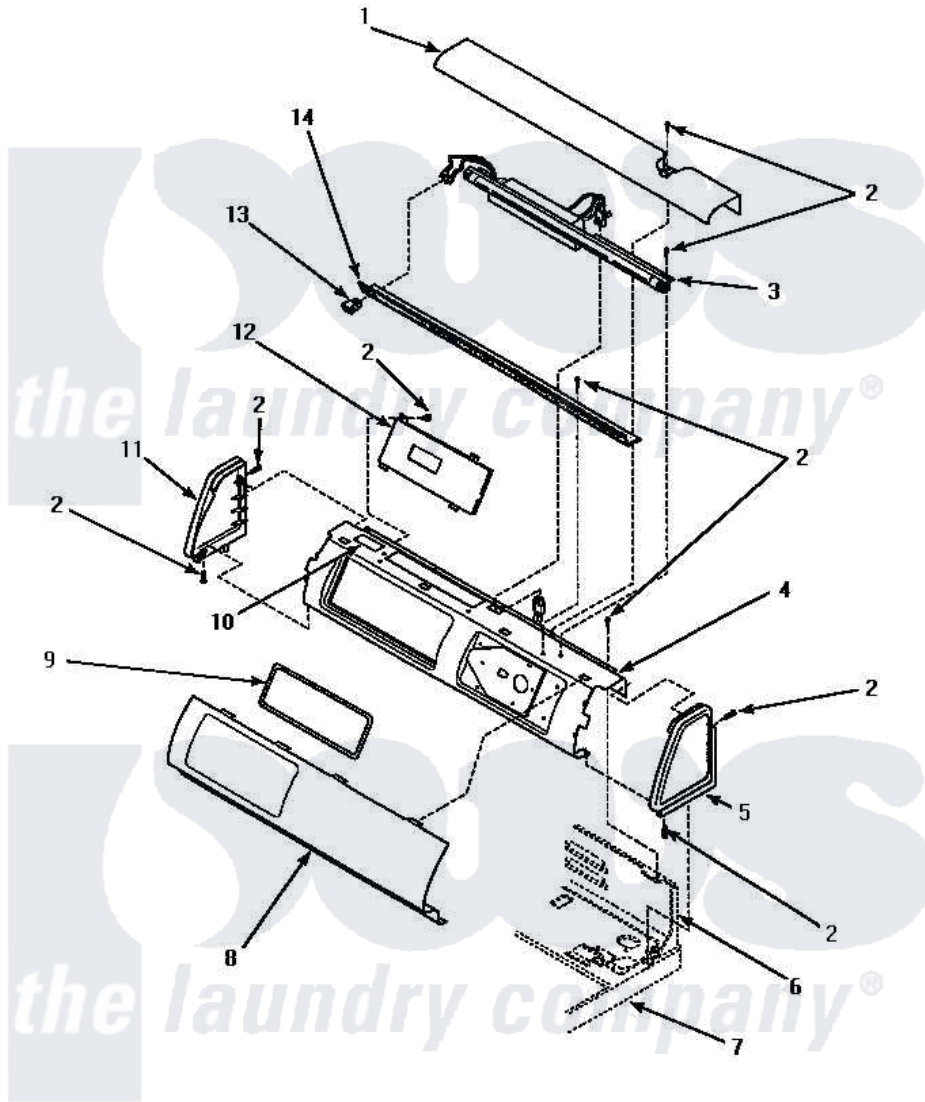

Amana LE4907L (BOM: P1163713W L) 05 - GRAPHIC PANEL, CONTROL HOOD & CONTROLS

GRAPHIC PANEL, CONTROL HOOD AND CONTROLS

Amana [Residential Amana LE4907L \(BOM: P1163713W L\) Dryer Parts](#) Parts Diagram 05 - GRAPHIC PANEL, CONTROL HOOD & CONTROLS
 Click on the part number to view part

Item	Original Part Number	Replaced By	Status	Part Description
"	NOTE:		Not Available	IF DRYER IS INSTALLED IN A MANUFACTURED (MOBILE) HOME, OR IF LOCAL CODES DO NOT PERMIT GROUNDING THROUGH THE NEUTRAL, THIS WIRE WILL NOT BE CONNECTED TO THE DR
1	500302		Not Available	COVER, TOP
2	501086	90767		Screw, 8A X 3/8 HeX Washer Head Tapping
3	34841		Not Available	STARTER, FLUORESCENT
"	34836			Assembly, Fluorescent Light
"	34837		Not Available	BULB, FLUORESCENT
4	500301			Bracket, Electronic Control
5	34815		Not Available	PANEL, END R.H. (BLK)
6	Y00000000		Not Available	SEE NOTE CONTROL HOOD REAR PANEL

7	Y0000000	Not Available	SEE NOTE CABINET TOP
8	500757	Not Available	PANEL, GRAPHIC
9	Y500528	Not Available	GASKET, ELECTRONIC CONTROL
10	24903	Not Available	STICKER, DISCONNECT POW
11	34816		Panel, End
12	501273	Not Available	TIMER
13	35037	74008718	Switch, Rocker
14	500308	Not Available	DIFFUSER W/HOLE