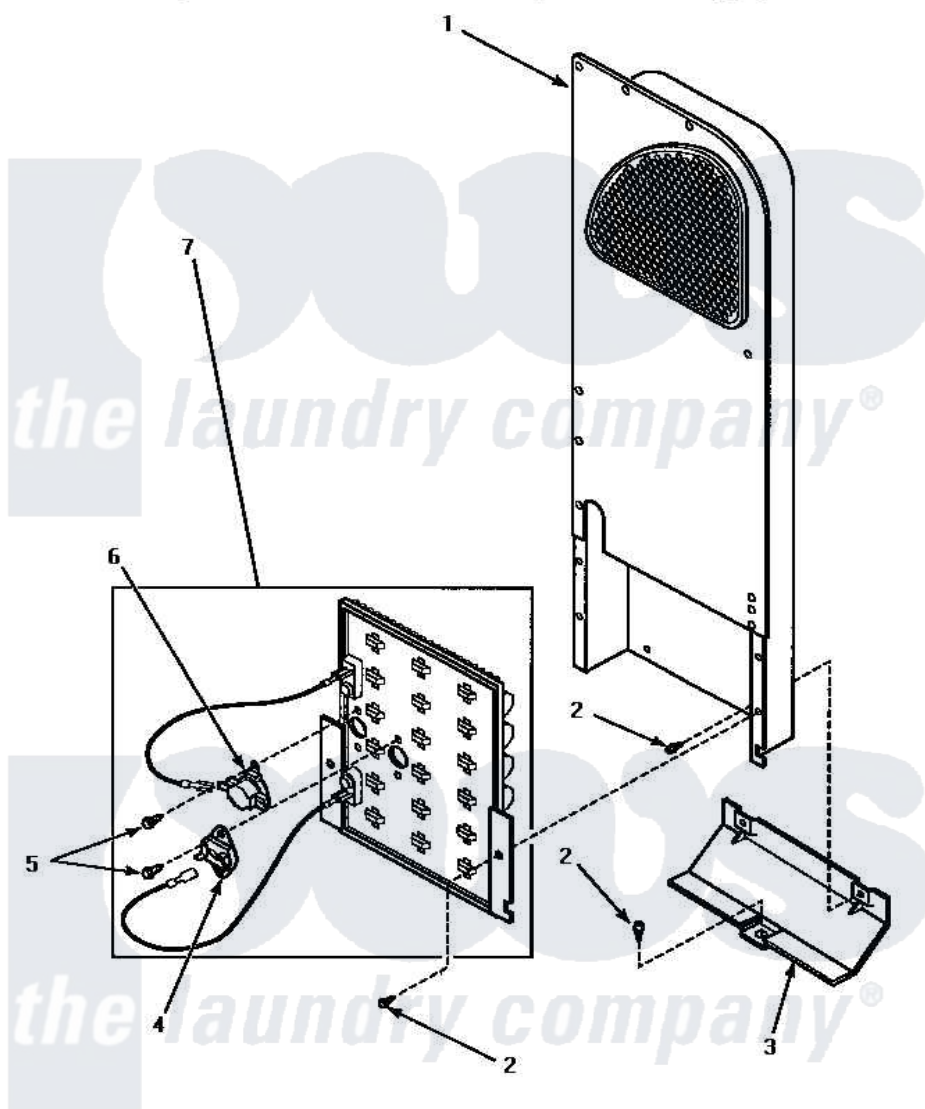

**Amana LE4907L (BOM: P1163713W L) 06 - HEATER BOX ASSY  
(ORIGINAL)**

**HEATER BOX ASSEMBLY ORIGINALLY ON DRYER  
(Electric Model Dryers)**

Amana Residential Amana LE4907L (BOM: P1163713W L) Dryer Parts Parts Diagram 06 - HEATER BOX ASSY  
(ORIGINAL)

[Click on the part number to view part](#)

| Item | Original Part Number  | Replaced By               | Status        | Part Description             |
|------|-----------------------|---------------------------|---------------|------------------------------|
| 1    | Y00000000             |                           | Not Available | SEE NOTE HEATER BOX ASSEMBLY |
| 2    | 501668                | <a href="#">503688</a>    |               | Screw, 10B-16 X .34 I        |
| 3    | 60952                 |                           | Not Available | SHIELD,HEAT DUCT             |
| 4    | 62600                 | <a href="#">40113801</a>  |               | Fuse, Thermal                |
| 5    | 23222                 | <a href="#">3177991</a>   |               | Screw                        |
| 6    | Y62641                | <a href="#">W10116735</a> |               | Thermistor-Fix               |
| 7    | <a href="#">61928</a> |                           |               | Heater Assembly 208V         |
| "    | <a href="#">61927</a> |                           |               | Heater Assembly              |