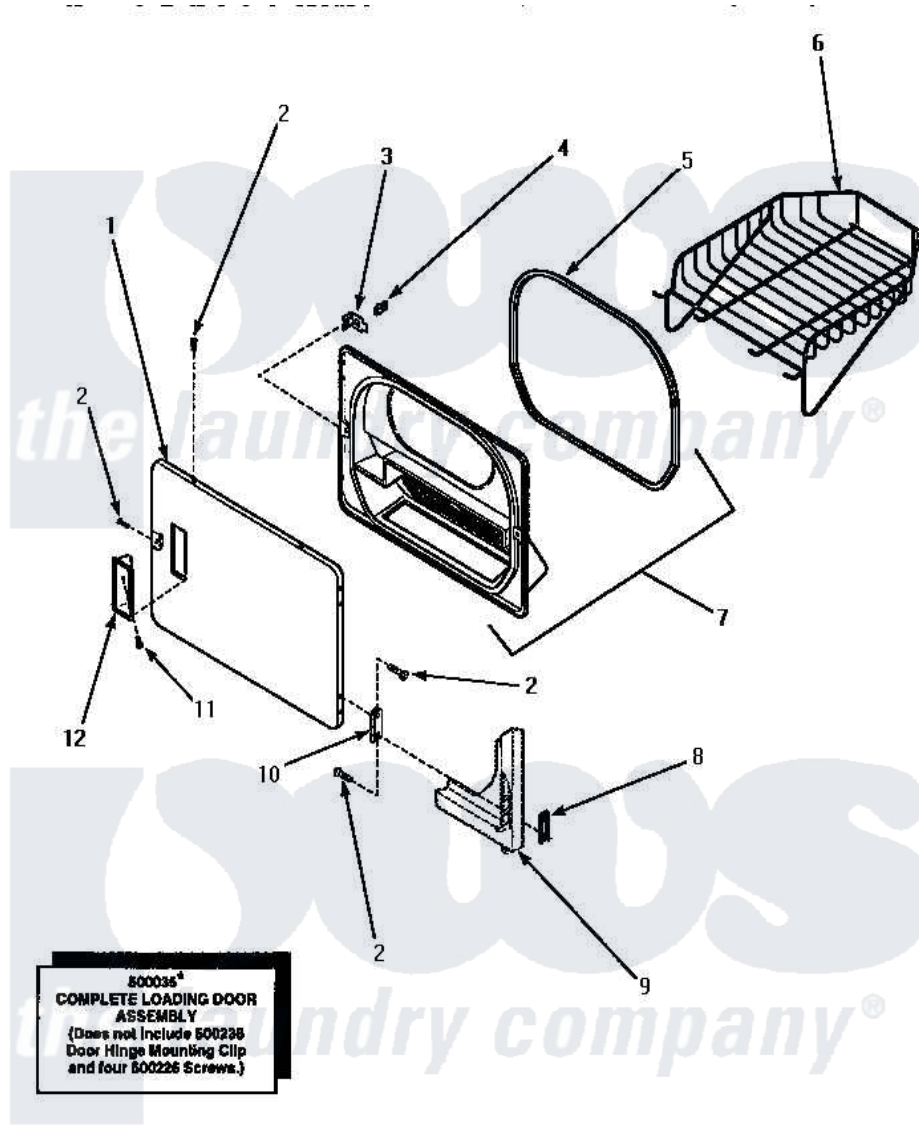

Amana LE4907L (BOM: P1163713W L) 08 - LOADING DOOR WITH DRYING RACK

LOADING DOOR WITH DRYING RACK

Amana Residential Amana LE4907L (BOM: P1163713W L) [Dryer Parts](#) Parts Diagram 08 - LOADING DOOR WITH DRYING RACK

[Click on the part number to view part](#)

Item	Original Part Number	Replaced By	Status	Part Description
1	500040L			Assembly, Door-Home
"	500040W			Assembly, Door-Home
2	500226			Screw, 8b-16 x 5/8 Tap
3	500223	40116201		Bracket, Door Strike
4	500039	510181		Strike Doormetal
5	500200		Not Available	SEAL,DOOR
6	501295P		Not Available	RACK, DRYING
7	500199		Not Available	ASSY,LINER & SEAL
8	500236			Clip, Door Hinge Mount
9	Y00000000		Not Available	SEE NOTE FRONT PANEL
10	500041	Y503676		Hinge, Door And Top
11	500297	8281236		Screw
12	500042L		Not Available	PULL,DOOR
"	500042W		Not Available	PULL,DOOR
NI	500035W		Not Available	ASSY,DOOR-HOME