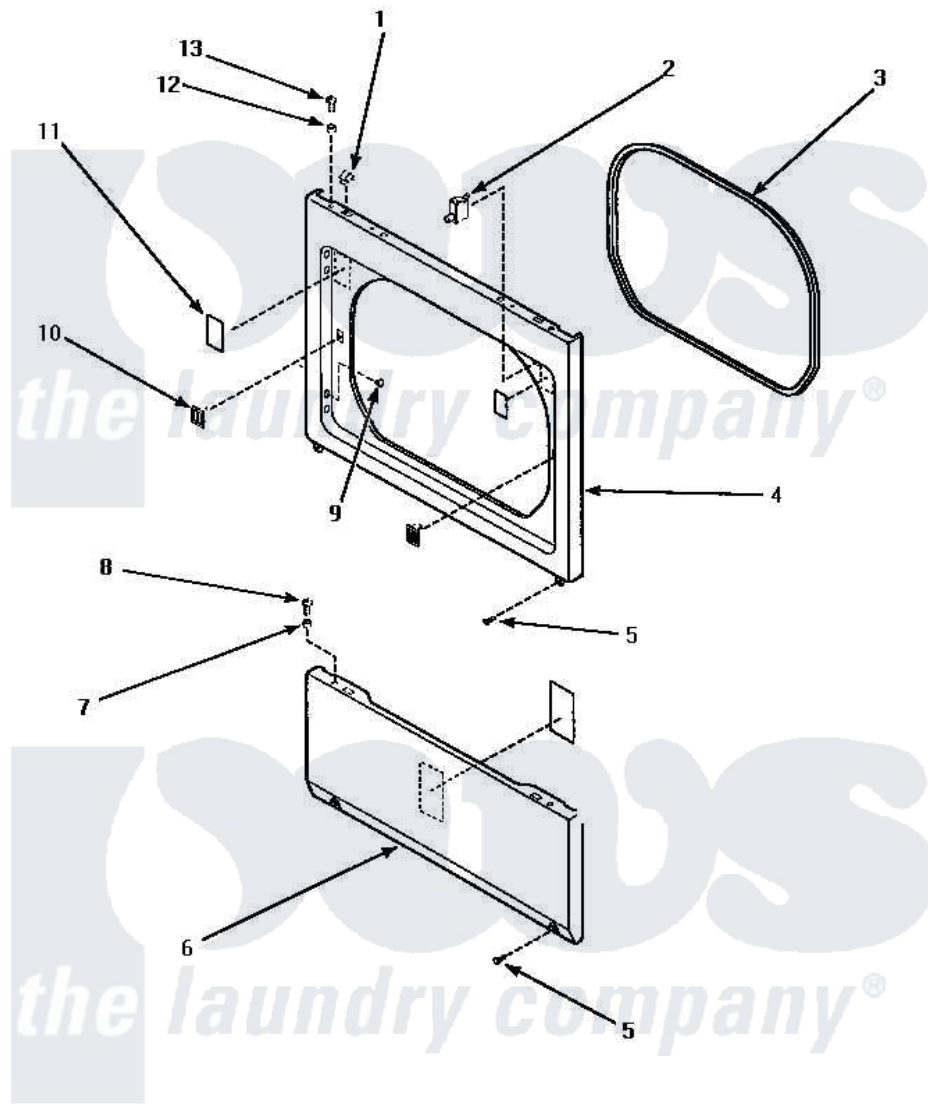

Amana LE4907L (BOM: P1163713W L) 09 - LOWER ACCESS PANEL, FRONT PANEL & SEAL

LOWER ACCESS PANEL, FRONT PANEL AND SEAL

Amana Residential Amana LE4907L (BOM: P1163713W L) Dryer Parts Parts Diagram 09 - LOWER ACCESS PANEL, FRONT PANEL & SEAL

Click on the part number to view part

Item	Original Part Number	Replaced By	Status	Part Description
1	28835	22001650		Fastener, Spring
2	Y62872	W10169313		Switch-Dor
3	500034			Seal, Front Panel
4	500033W		Not Available	PANEL, FRONT
"	500033H		Not Available	PANEL,FRONT
"	500033L			Panel, Front
5	33562	27001200		Screw
6	500044H		Not Available	PANEL,ACCESS
"	500044L		Not Available	PANEL, ACCESS (ALMOND)
"	500044W	40045301WP		Panel, Access
7	56079	505187		Locator, Panel
8	32671	Y014874		Screw, Idler Arm And Sleeve
9	500227	505295		Screw, No.8ab-16 x 3/4 PH
10	54660	LA-1003		Door Catch Kit
11	500281		Not Available	STICKER