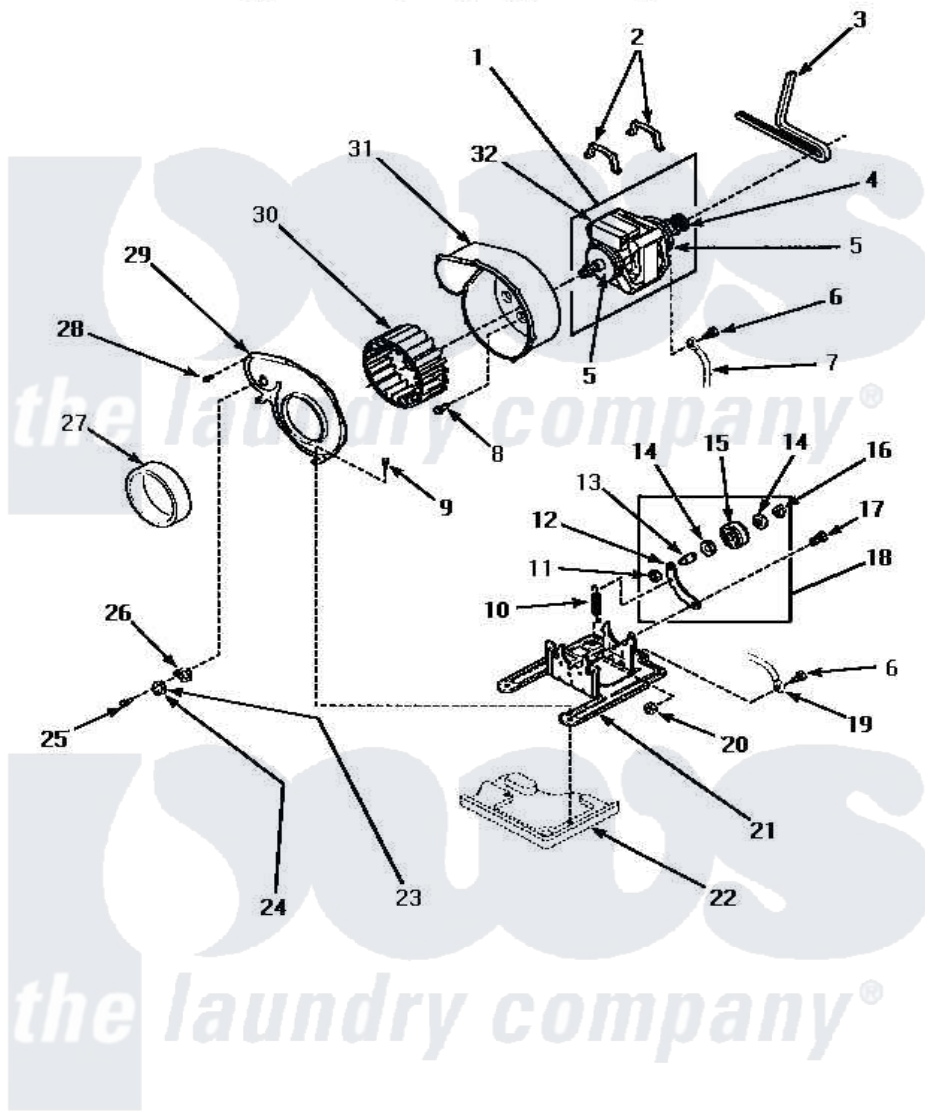

Amana LE4907L (BOM: P1163713W L) 10 - MOTOR, EXHAUST FAN & BELT

MOTOR, EXHAUST FAN AND BELT

Amana [Residential Amana LE4907L \(BOM: P1163713W L\) Dryer Parts](#) Parts Diagram 10 - MOTOR, EXHAUST FAN & BELT

[Click on the part number to view part](#)

Item	Original Part Number	Replaced By	Status	Part Description
1	501211	2200376		Motor
2	Y58047	660658		Clamp, Motor Mounting 343481 685441
3	59174	40111201		Belt, Cylinder
4	500011			Pulley, Motor
5	58044A		Not Available	MOUNT,MOTOR-LOCKING
6	20530			Screw, 10-24 x 3/8 Hex
7	Y00000000		Not Available	SEE NOTE GROUND WIRE FROM MOTOR TO MOUNTING BRACKET, GREEN
8	Y31645	27001200		Screw
9	33562	27001200		Screw
10	56076			Spring, Idler
11	56156	358160		Nut
12	500910	37001144		Assembly- Idler

13	56461		Shaft
14	52549		Washer, 501 ID X3/4 Odx
15	Y54414		Assembly, Wheel And Bearing
16	23748		Ring, Retaining
17	500824		Screw, 1/4-20 Unc Hex
18	500269	37001287	Assembly, Idler Lever/Shaft/Pulley
19	Y00000000	Not Available	SEE NOTE GROUND WIRE FROM MOTOR TO MOUNTING BRACKET, GREEN
20	52566	27001225	Nut, Jam Mid Lock 1/4-20
21	500822	503613	Mount, Motor
22	Y00000000	Not Available	SEE NOTE BASE
23	59500		Assembly, Thermistor
25	23222	3177991	Screw
27	500313		Seal, Blower Housing
28	31260		Screw, No.8 X 3/8 Ind H
29	500078	511969P	Kit Blower Housing And Cover
30	56000	510139P	Assembly Blower Fan Package
31	56020		Housing, Blower
32	501218	Not Available	MOTOR SWITCH (DOES NOT INCLUDE THERMAL PROT