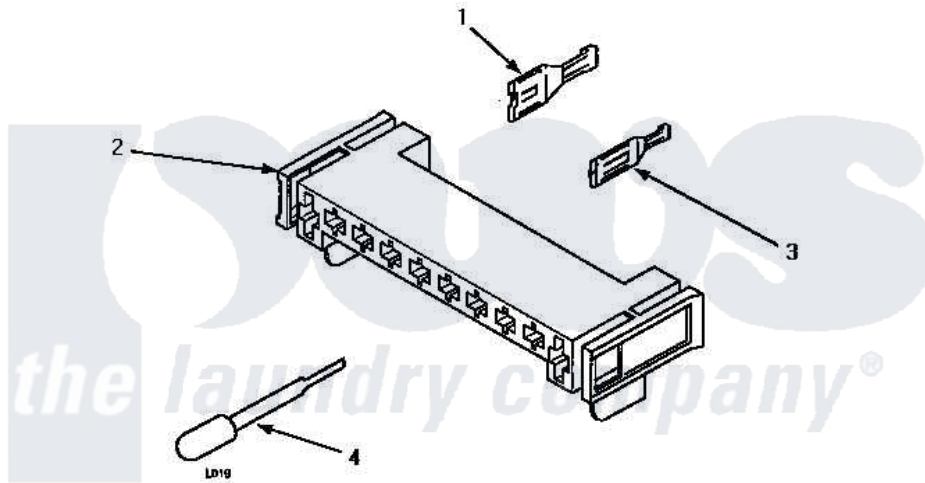

Amana LE4907L (BOM: P1163713W L) 11 - MTR CONN BLOCK/TERM & EXTRACTOR TOOL

MOTOR CONNECTION BLOCK, TERMINALS AND TERMINAL EXTRACTOR TOOLS

Amana [Residential Amana LE4907L \(BOM: P1163713W L\) Dryer Parts](#) Parts Diagram 11 - MTR CONN BLOCK/TERM & EXTRACTOR TOOL

[Click on the part number to view part](#)

Item	Original Part Number	Replaced By	Status	Part Description
1	00255		Not Available	(1/4 INCH-FOR (1) 12 GAUGE WIR
"	Y00256			Spade Terminal Or
2	500338			Housing-10 Position
3	Y00188			Molex Terminal
4	283P4			Terminal Extractor Tool
5	190P4			Terminal Extractor Tool