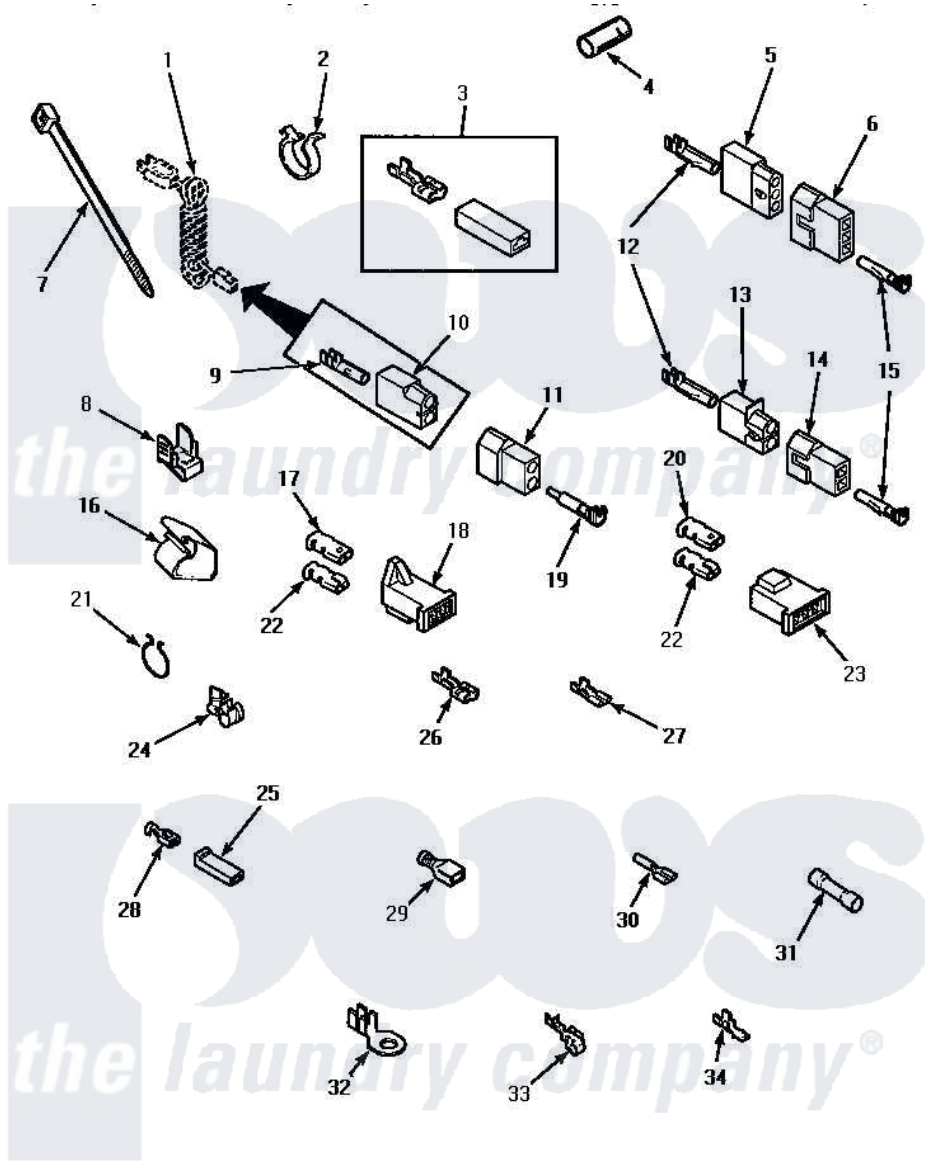

Amana LE4907L (BOM: P1163713W L) 12 - TERMINALS

TERMINALS

Amana Residential Amana LE4907L (BOM: P1163713W L) Dryer Parts Parts Diagram 12 - TERMINALS

[Click on the part number to view part](#)

Item	Original Part Number	Replaced By	Status	Part Description
1	Y00000000		Not Available	SEE NOTE POWER CORD -- (GAS MODELS)
2	61510	504034		Clip, Wire
3	Y00237			Terminal-Female 1/4 ((1) 12 GAUGE Wire Or(2) 18 GA
4	Y21365	503670		Sleeve Insulator
5	23039	697780		Receptacle,
6	23040			Plug-3 Circuit
7	55881	M0321209		Tie-Electrical
8	Y00161	B5733302		Clip, Ground
9	00130			Terminal, Pin-1/8 Femal
10	56265			Receptacle, 2 Circuit
11	56266			Plug
12	Y00117	5011-XX		093 Female Socket
13	56451			Receptacle, 2 Circuit
14	56448			Terminal Block Plug
15	Y00116			Terminal, Pin-Male