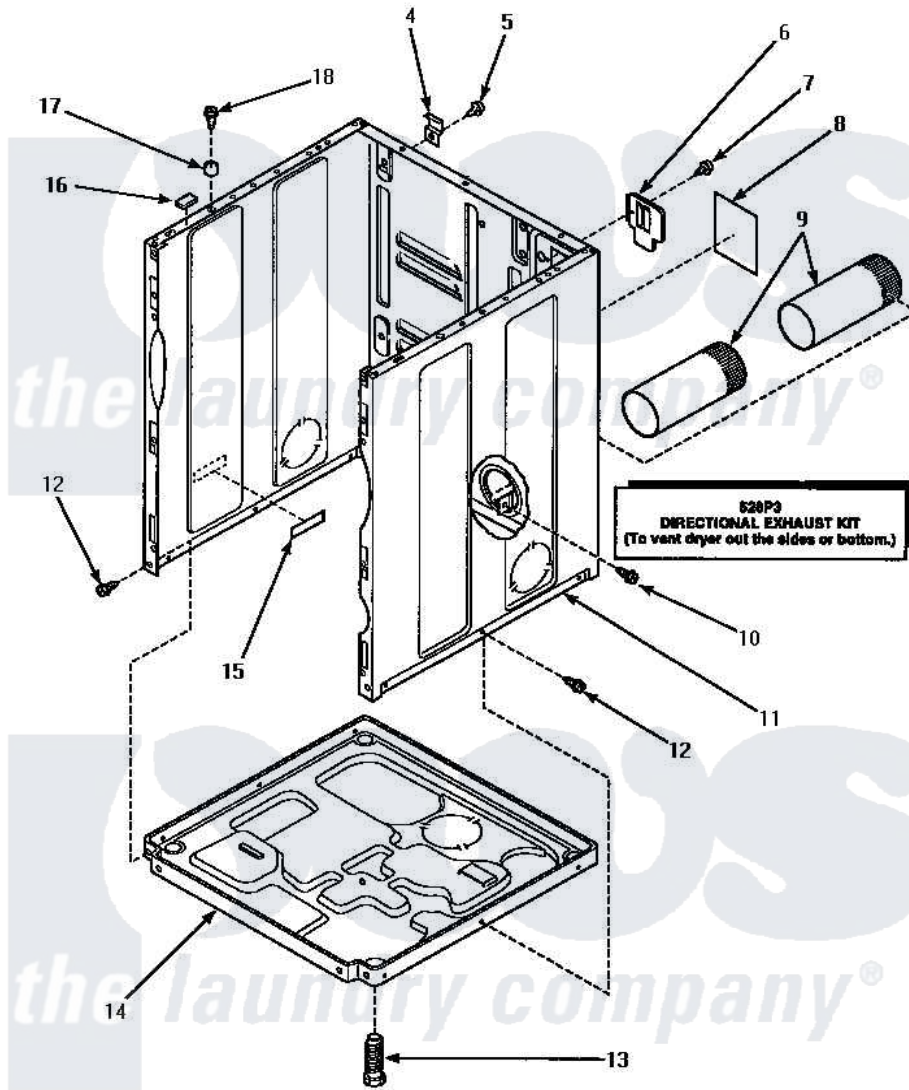

Amana LE4907W (BOM: P1163712W W) 03 - CABINET, EXHAUST DUCT & BASE

CABINET, EXHAUST DUCT AND BASE

Amana Residential Amana LE4907W (BOM: P1163712W W) Dryer Parts Parts Diagram 03 - CABINET, EXHAUST DUCT & BASE

Click on the part number to view part

Item	Original Part Number	Replaced By	Status	Part Description
4	500003			Hinge, Top
5	33562	27001200		Screw
6	500114	510903		Plate Access Panel
7	33562	27001200		Screw
8	501289		Not Available	(ELECTRIC MODELS)
9	500064	505518		Duct, Exhaust
10	501668	503688		Screw, 10B-16 X .34 I
11	500001HP		Not Available	ASSY, CABINET
"	500001LP	727P3L		Kit Dryer Panels
"	500001WP	37001284		Cabinet As Pack
12	33562	27001200		Screw
13	Y500101			Leg, Leveling
14	500070			Base, Dryer
15	61294		Not Available	(ELECTRIC MODELS)
16	Y56128			Pad, Bumper

17	56079	505187	Locator, Panel
18	32671	Y014874	Screw, Idler Arm And Sleeve
NI	528P3		Directional Exhaust Kit