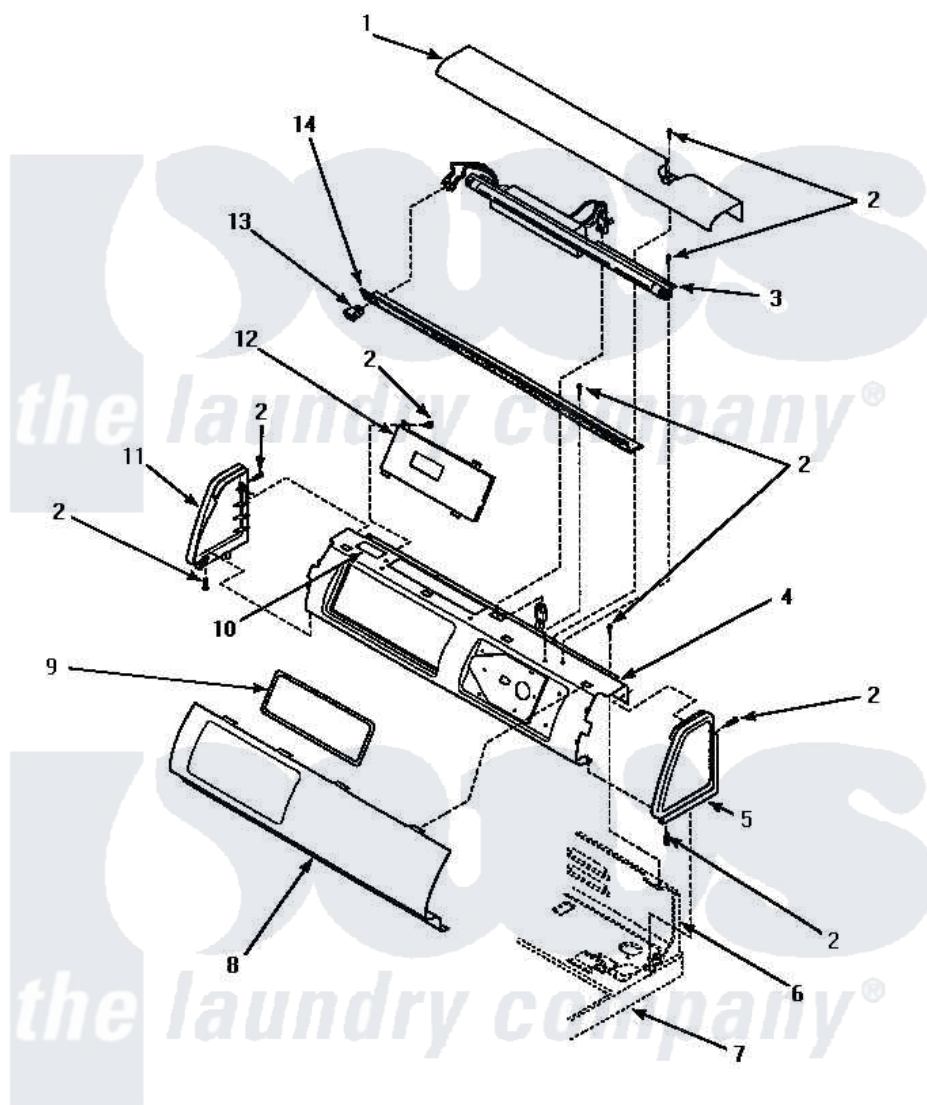

# Amana LE4907W (BOM: P1163712W W) 05 - GRAPHIC PANEL, CONTROL HOOD & CONTROLS

## GRAPHIC PANEL, CONTROL HOOD AND CONTROLS

Amana [Residential Amana LE4907W \(BOM: P1163712W W\) Dryer Parts](#) Parts Diagram 05 - GRAPHIC PANEL, CONTROL HOOD & CONTROLS  
 Click on the part number to view part

Item	Original Part Number	Replaced By	Status	Part Description
"	NOTE:		Not Available	IF DRYER IS INSTALLED IN A MANUFACTURED (MOBILE) HOME, OR IF LOCAL CODES DO NOT PERMIT GROUNDING THROUGH THE NEUTRAL, THIS WIRE WILL NOT BE CONNECTED TO THE DR
1	500302		Not Available	COVER, TOP
2	501086	<a href="#">90767</a>		Screw, 8A X 3/8 HeX Washer Head Tapping
3	34841		Not Available	STARTER, FLUORESCENT
"	<a href="#">34836</a>			Assembly, Fluorescent Light
"	34837		Not Available	BULB, FLUORESCENT
4	<a href="#">500301</a>			Bracket, Electronic Control
5	34815		Not Available	PANEL, END R.H. (BLK)
6	Y00000000		Not Available	SEE NOTE CONTROL HOOD REAR PANEL