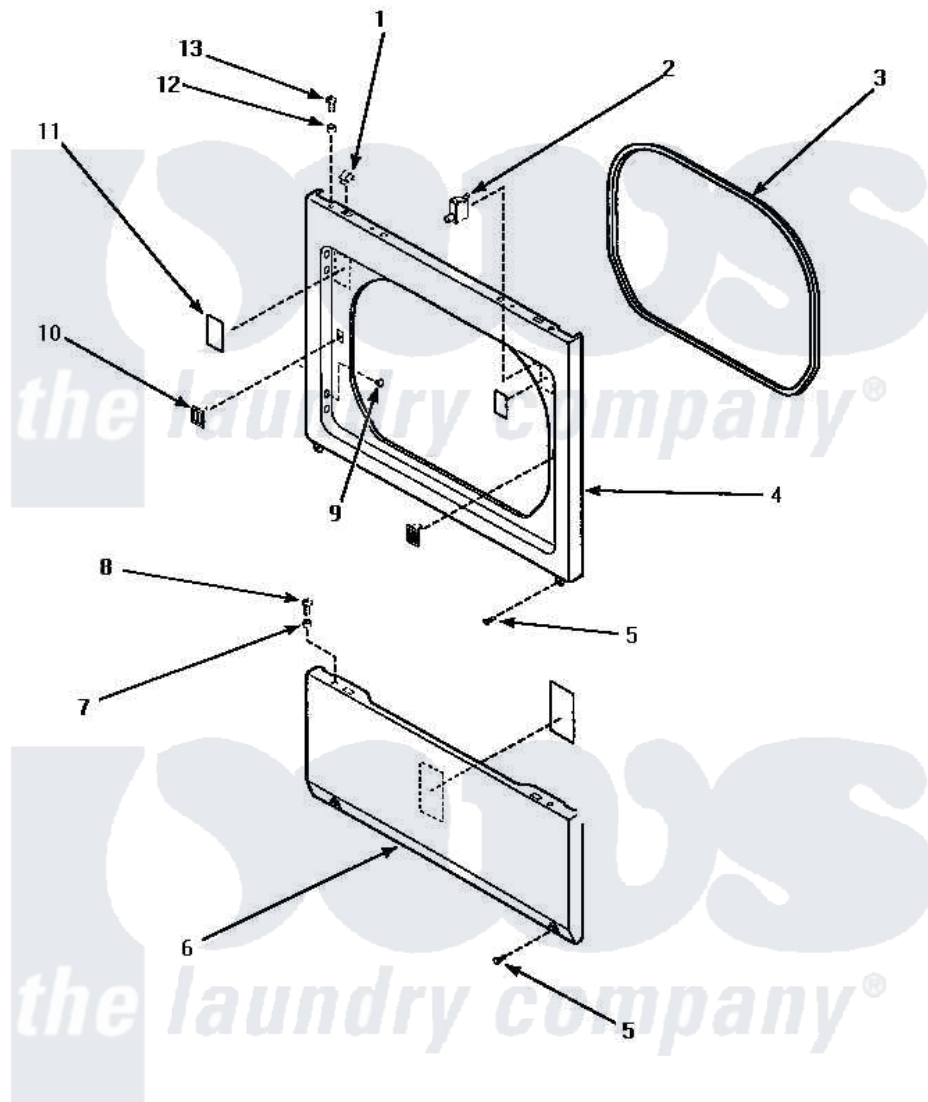

**Amana LE4907W (BOM: P1163712W W) 09 - LOWER ACCESS PANEL, FRONT PANEL & SEAL**

**LOWER ACCESS PANEL, FRONT PANEL AND SEAL**

Amana [Residential Amana LE4907W \(BOM: P1163712W W\) Dryer Parts](#) Parts Diagram 09 - LOWER ACCESS PANEL, FRONT PANEL & SEAL  
 Click on the part number to view part

Item	Original Part Number	Replaced By	Status	Part Description
1	28835	<a href="#">22001650</a>		Fastener, Spring
2	Y62872	<a href="#">W10169313</a>		Switch-Dor
3	<a href="#">500034</a>			Seal, Front Panel
4	500033W		Not Available	PANEL, FRONT
"	500033H		Not Available	PANEL,FRONT
"	<a href="#">500033L</a>			Panel, Front
5	33562	<a href="#">27001200</a>		Screw
6	500044H		Not Available	PANEL,ACCESS
"	500044L		Not Available	PANEL, ACCESS (ALMOND)
"	500044W	<a href="#">40045301WP</a>		Panel, Access
7	56079	<a href="#">505187</a>		Locator, Panel
8	32671	<a href="#">Y014874</a>		Screw, Idler Arm And Sleeve
9	500227	<a href="#">505295</a>		Screw, No.8ab-16 x 3/4 PH
10	54660	<a href="#">LA-1003</a>		Door Catch Kit
11	500281		Not Available	STICKER