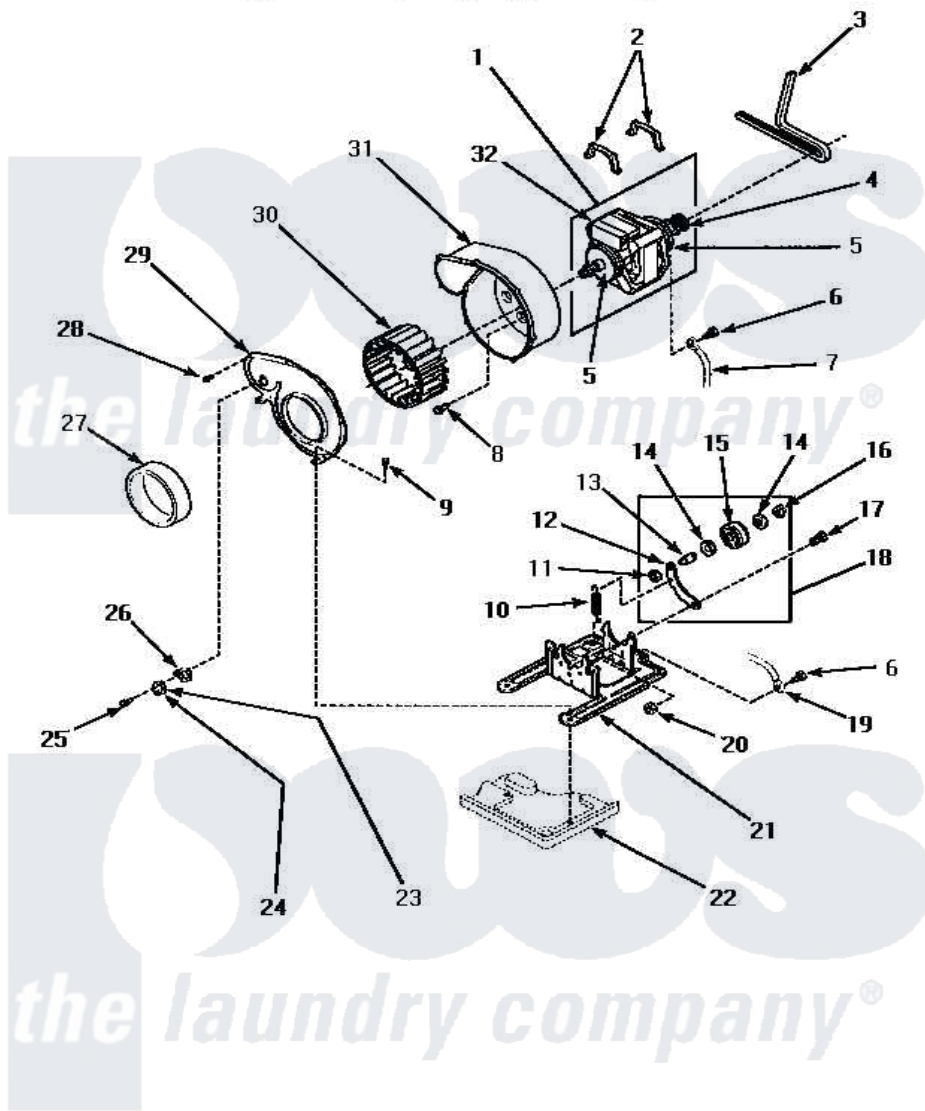

Amana LE4907W (BOM: P1163712W W) 10 - MOTOR, EXHAUST FAN & BELT

MOTOR, EXHAUST FAN AND BELT

Amana [Residential Amana LE4907W \(BOM: P1163712W W\) Dryer Parts](#) Parts Diagram 10 - MOTOR, EXHAUST FAN & BELT

[Click on the part number to view part](#)

Item	Original Part Number	Replaced By	Status	Part Description
1	501211	2200376		Motor
2	Y58047	660658		Clamp, Motor Mounting 343481 685441
3	59174	40111201		Belt, Cylinder
4	500011			Pulley, Motor
5	58044A		Not Available	MOUNT,MOTOR-LOCKING
6	20530			Screw, 10-24 x 3/8 Hex
7	Y00000000		Not Available	SEE NOTE GROUND WIRE FROM MOTOR TO MOUNTING BRACKET, GREEN
8	Y31645	27001200		Screw
9	33562	27001200		Screw
10	56076			Spring, Idler
11	56156	358160		Nut
12	500910	37001144		Assembly- Idler

13	56461		Shaft
14	52549		Washer, 501 ID X3/4 Odx
15	Y54414		Assembly, Wheel And Bearing
16	23748		Ring, Retaining
17	500824		Screw, 1/4-20 Unc Hex
18	500269	37001287	Assembly, Idler Lever/Shaft/Pulley
19	Y00000000	Not Available	SEE NOTE GROUND WIRE FROM MOTOR TO MOUNTING BRACKET, GREEN
20	52566	27001225	Nut, Jam Mid Lock 1/4-20
21	500822	503613	Mount, Motor
22	Y00000000	Not Available	SEE NOTE BASE
23	59500		Assembly, Thermistor
25	23222	3177991	Screw
27	500313		Seal, Blower Housing
28	31260		Screw, No.8 X 3/8 Ind H
29	500078	511969P	Kit Blower Housing And Cover
30	56000	510139P	Assembly Blower Fan Package
31	56020		Housing, Blower
32	501218	Not Available	MOTOR SWITCH (DOES NOT INCLUDE THERMAL PROT