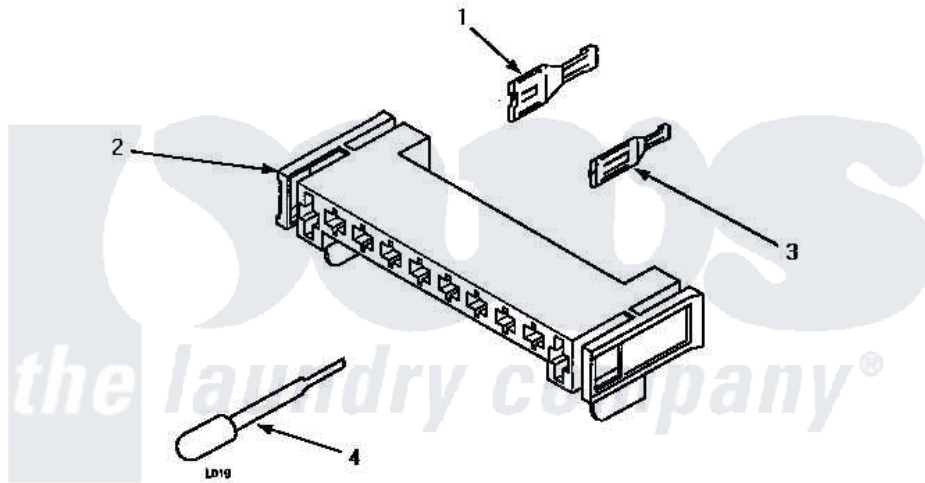

Amana LE4907W (BOM: P1163712W W) 11 - MTR CONN BLOCK/TERM & EXTRACTOR TOOL

MOTOR CONNECTION BLOCK, TERMINALS AND TERMINAL EXTRACTOR TOOLS

Amana Residential Amana LE4907W (BOM: P1163712W W) [Dryer Parts](#) Parts Diagram 11 - MTR CONN BLOCK/TERM & EXTRACTOR TOOL

[Click on the part number to view part](#)

Item	Original Part Number	Replaced By	Status	Part Description
1	00255		Not Available	(1/4 INCH-FOR (1) 12 GAUGE WIR
"	Y00256			Spade Terminal Or
2	500338			Housing-10 Position
3	Y00188			Molex Terminal
4	283P4			Terminal Extractor Tool
5	190P4			Terminal Extractor Tool