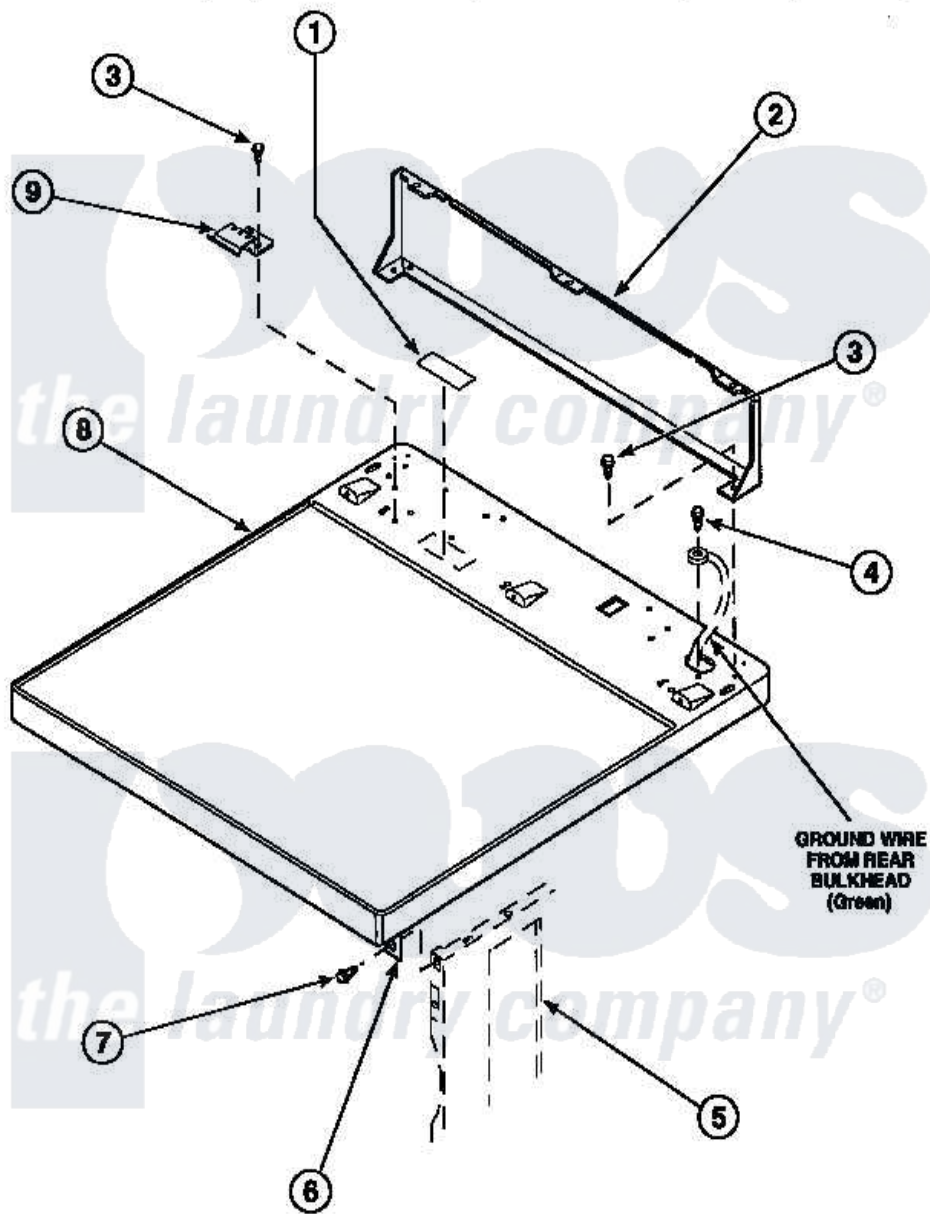

Amana LE7101LB (BOM: PLE7101LB) 01 - CABINET TOP AND CONTROL HOOD REAR PANEL

Amana [Residential Amana LE7101LB \(BOM: PLE7101LB\) Dryer Parts](#) Parts Diagram 01 - CABINET TOP AND CONTROL HOOD REAR PANEL
 Click on the part number to view part

| Item | Original Part Number | Replaced By | Status | Part Description |
|------|-----------------------|--------------------------|---------------|---|
| 1 | 24903 | | Not Available | STICKER,DISCONNECT POW |
| 2 | 500343 | | Not Available | PANEL,BACK(HOME HOOD) |
| 3 | 501086 | 90767 | | Screw, 8A X 3/8 HeX Washer Head Tapping |
| 4 | 20530 | | | Screw, 10-24 x 3/8 Hex |
| 5 | 500001P | | Not Available | (ADD LETTER BEFORE "P" IN PART |
| 6 | 500084 | 40130801 | | Bracket, Top Mount |
| 7 | 33562 | 27001200 | | Screw |
| 8 | 500085P | | Not Available | (ADD LETTER L-L, W-W TO PART N |
| 9 | 501241 | Y503876 | | Clip, Hold Down |