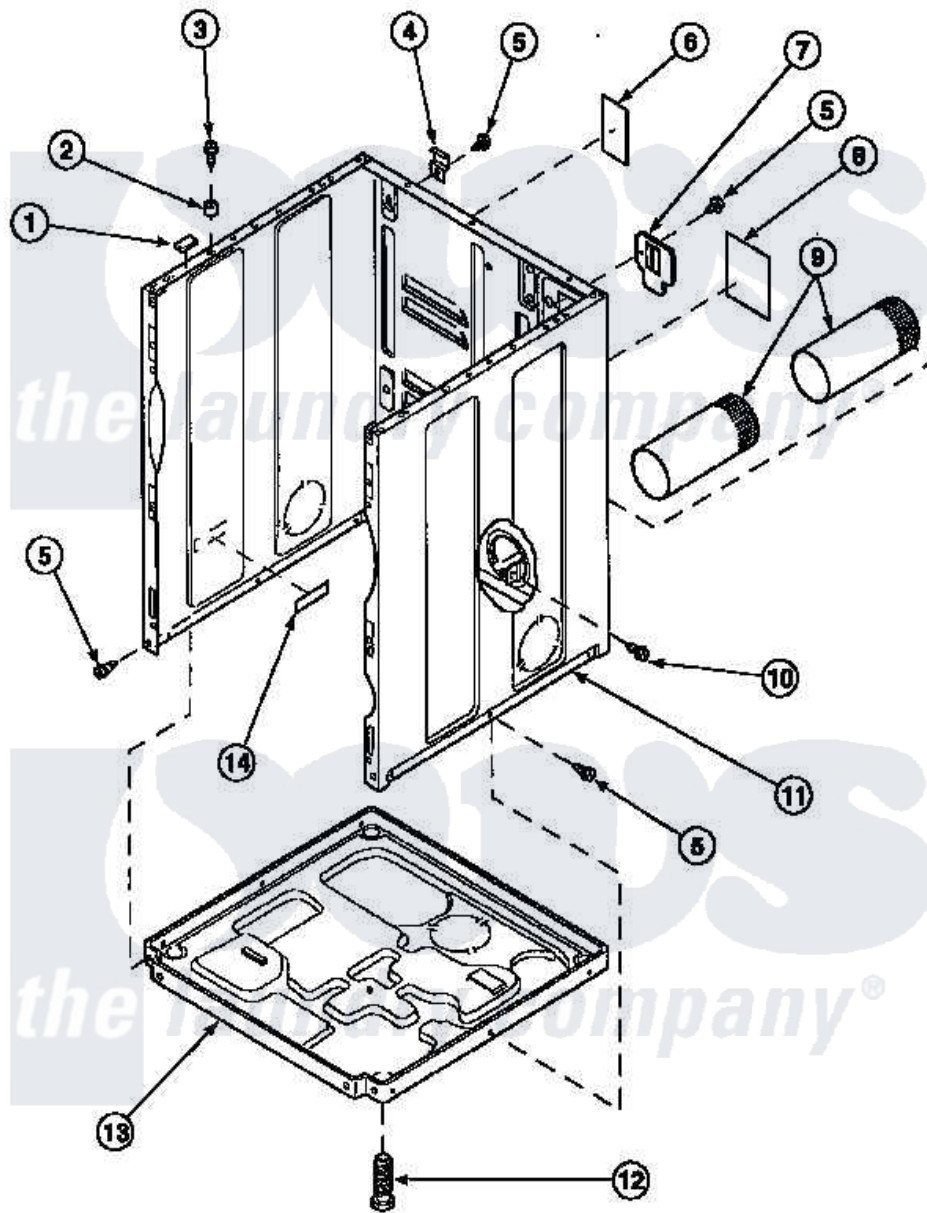

Amana LE7101LB (BOM: PLE7101LB) 02 - CABINET, EXHAUST DUCT AND BASE

Amana Residential Amana LE7101LB (BOM: PLE7101LB) Dryer Parts Parts Diagram 02 - CABINET, EXHAUST DUCT AND BASE

Click on the part number to view part

Item	Original Part Number	Replaced By	Status	Part Description
1	Y56128			Pad, Bumper
2	56079	505187		Locator, Panel
3	32671	Y014874		Screw, Idler Arm And Sleeve
4	500003			Hinge, Top
5	33562	27001200		Screw
7	500114	510903		Plate Access Panel
8	501289		Not Available	(ELECTRIC MODELS)
9	500064	505518		Duct, Exhaust
10	501668	503688		Screw, 10B-16 X .34 I
11	500001P		Not Available	(ADD LETTER BEFORE "P" IN PART
12	Y500101			Leg, Leveling
13	500070			Base, Dryer
14	61294		Not Available	(ELECTRIC MODELS)
NI	521P3			Kit, Flex Vent-Display