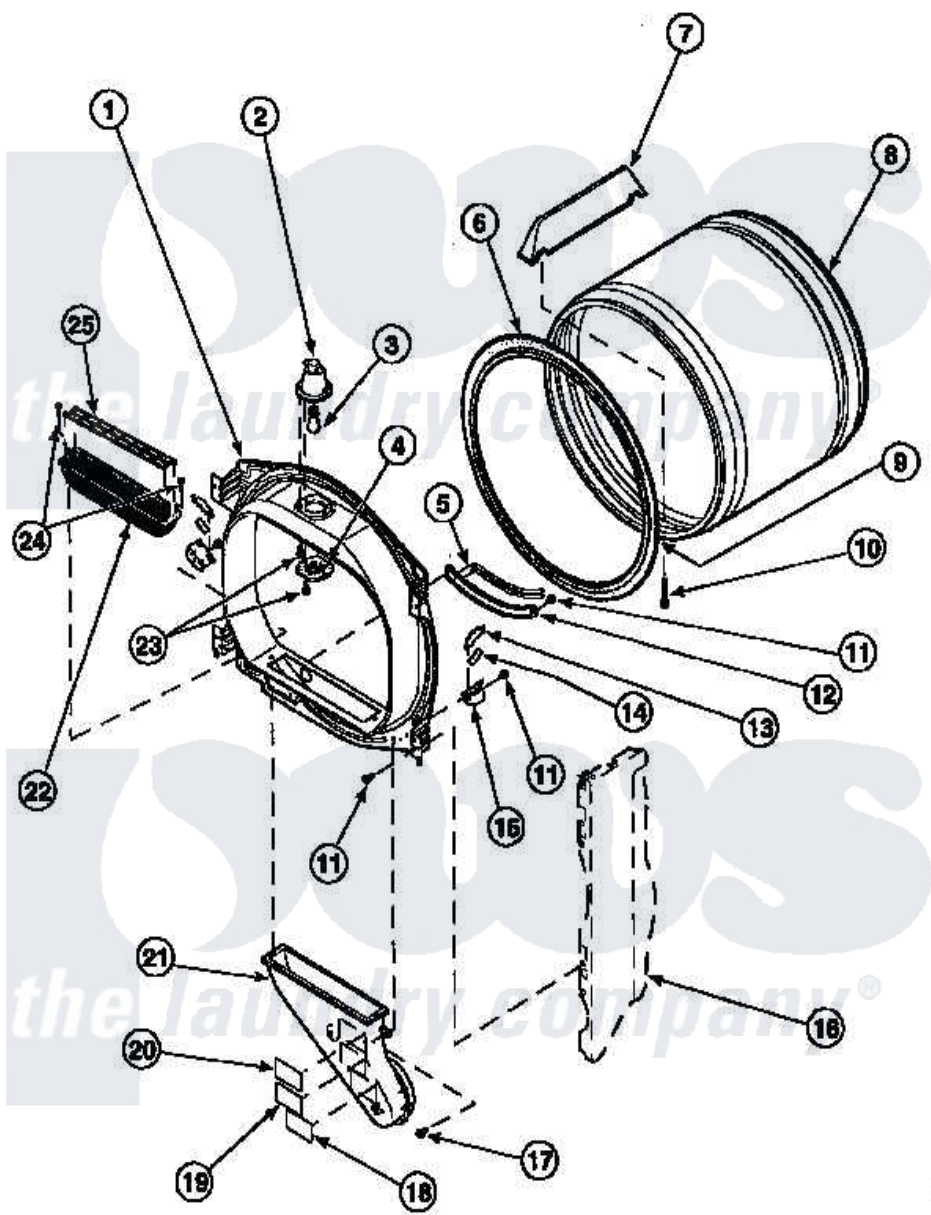

Amana LE7101LB (BOM: PLE7101LB) 03 - FR BLKHD, AIR DUCT, FELT SEAL & CYLINDER

Amana Residential Amana LE7101LB (BOM: PLE7101LB) Dryer Parts Parts Diagram 03 - FR BLKHD, AIR DUCT, FELT SEAL & CYLINDER

[Click on the part number to view part](#)

Item	Original Part Number	Replaced By	Status	Part Description
1	500117W		Not Available	ASSY,BULKHEAD-FRONT-COMP
2	500153		Not Available	CYLINDER LIGHT HOUSING
6	501801	37001132		Seal, Cylinder
7	500022	510102		Baffle- SH
8	500013WP		Not Available	ASSY,CYLINDER-HOME-
9	22506P	511637P		Adh Dow 737 Clr 3 Oz Tube
10	Y62588			Screw, 10BT-12 X 1 Tap
13	Y501676	37001298		Glide- Dry
15	501554	12002090		Bracket
16	500001P		Not Available	(ADD LETTER BEFORE "P" IN PART
17	Y31645	27001200		Screw
18	56259		Not Available	STICKER
19	500049		Not Available	STICKER

21 502231

Not Available

DUCT, HEAT

22 [502140P](#)

Filter, Lint Kit

24 [500226](#)

Screw, 8b-16 x 5/8 Tap

25 [502092](#)