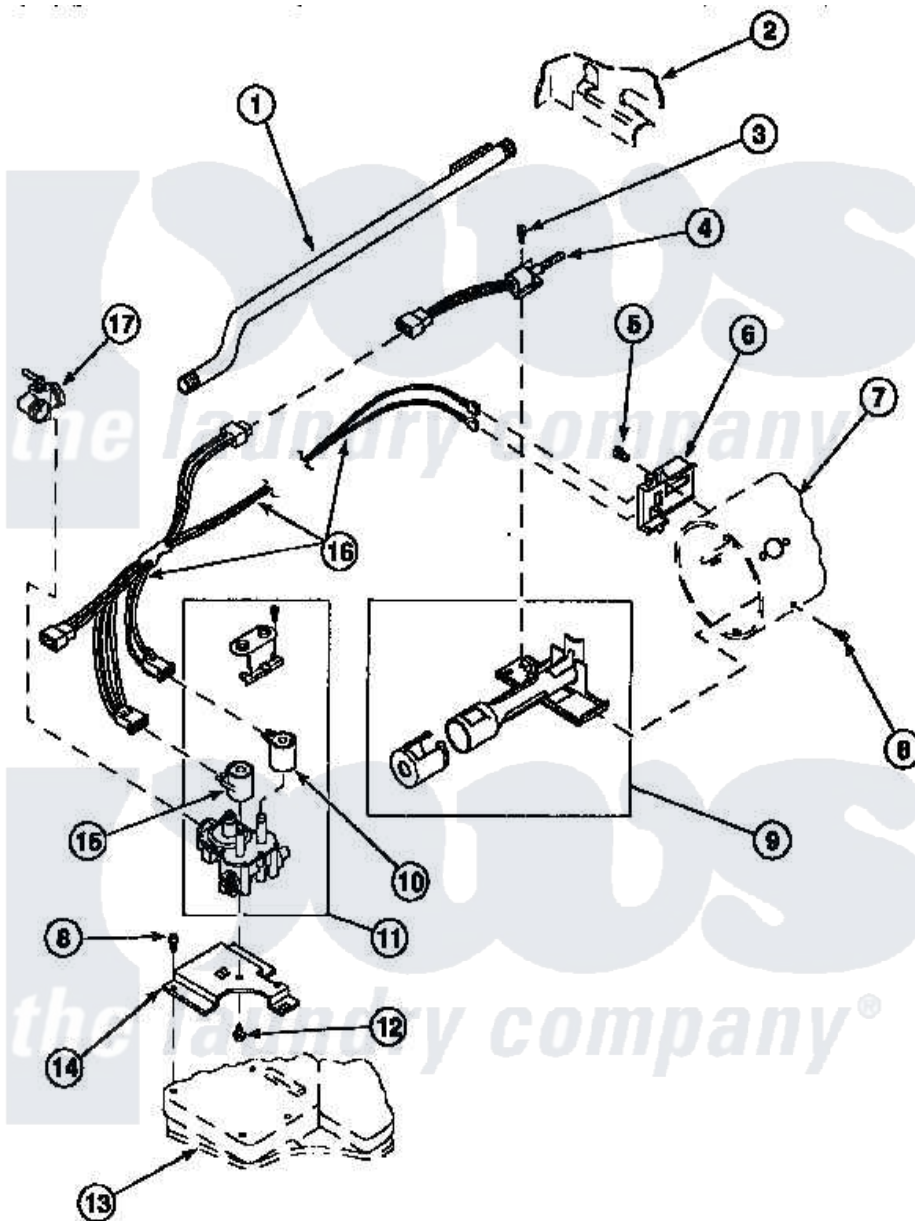

Amana LE7101LB (BOM: PLE7101LB) 04 - GAS VALVE, IGNITER & GAS CONVERSION KITS

Amana Residential Amana LE7101LB (BOM: PLE7101LB) Dryer Parts Parts Diagram 04 - GAS VALVE, IGNITER & GAS CONVERSION KITS

Click on the part number to view part

Item	Original Part Number	Replaced By	Status	Part Description
2	500001P		Not Available	(ADD LETTER BEFORE "P" IN PART
5	23222	3177991		Screw
8	501668	503688		Screw, 10B-16 X .34 I
13	500070			Base, Dryer
NI	501885		Not Available	HARNES, WIRE