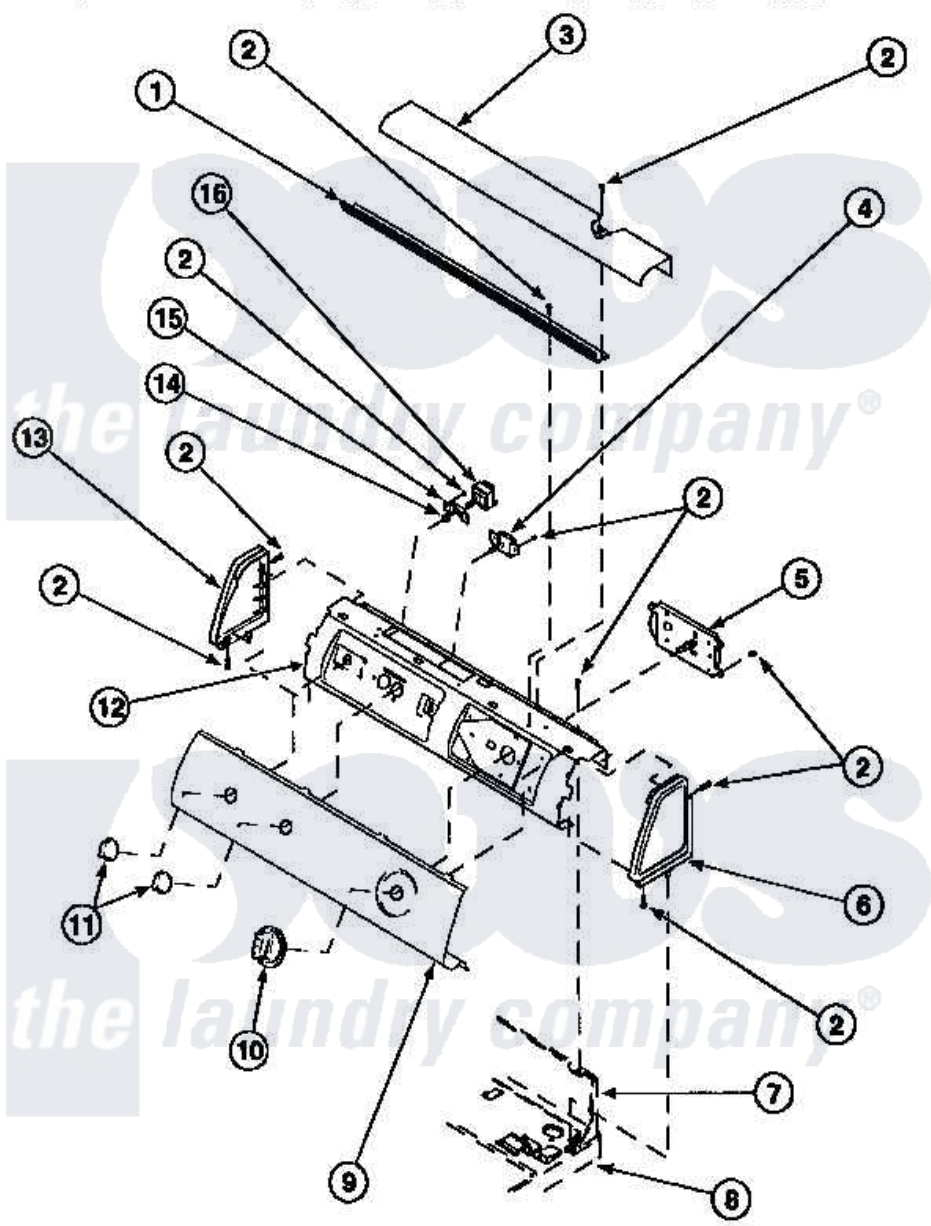

Amana LE7101LB (BOM: PLE7101LB) 05 - GRAPHIC PANEL, CONTROL HOOD AND CONTROLS

Amana Residential Amana LE7101LB (BOM: PLE7101LB) Dryer Parts Parts Diagram 05 - GRAPHIC PANEL, CONTROL HOOD AND CONTROLS

[Click on the part number to view part](#)

Item	Original Part Number	Replaced By	Status	Part Description
1	500305		Not Available	DIFFUSER W/OUT HOLE
2	501086	90767		Screw, 8A X 3/8 HeX Washer Head Tapping
3	500302		Not Available	COVER, TOP
6	34815		Not Available	PANEL, END R.H. (BLK)
7	500343		Not Available	PANEL, BACK(HOME HOOD)
8	500085P		Not Available	(ADD LETTER L-L, W-W TO PART N
9	502630		Not Available	GRAPHIC PANEL
"	502206		Not Available	GRAPHIC PANEL
10	500311	502220W		Knob, Timer
12	500300		Not Available	BRACKET, CONTROL SUPPORT-MECH
13	34816			Panel, End