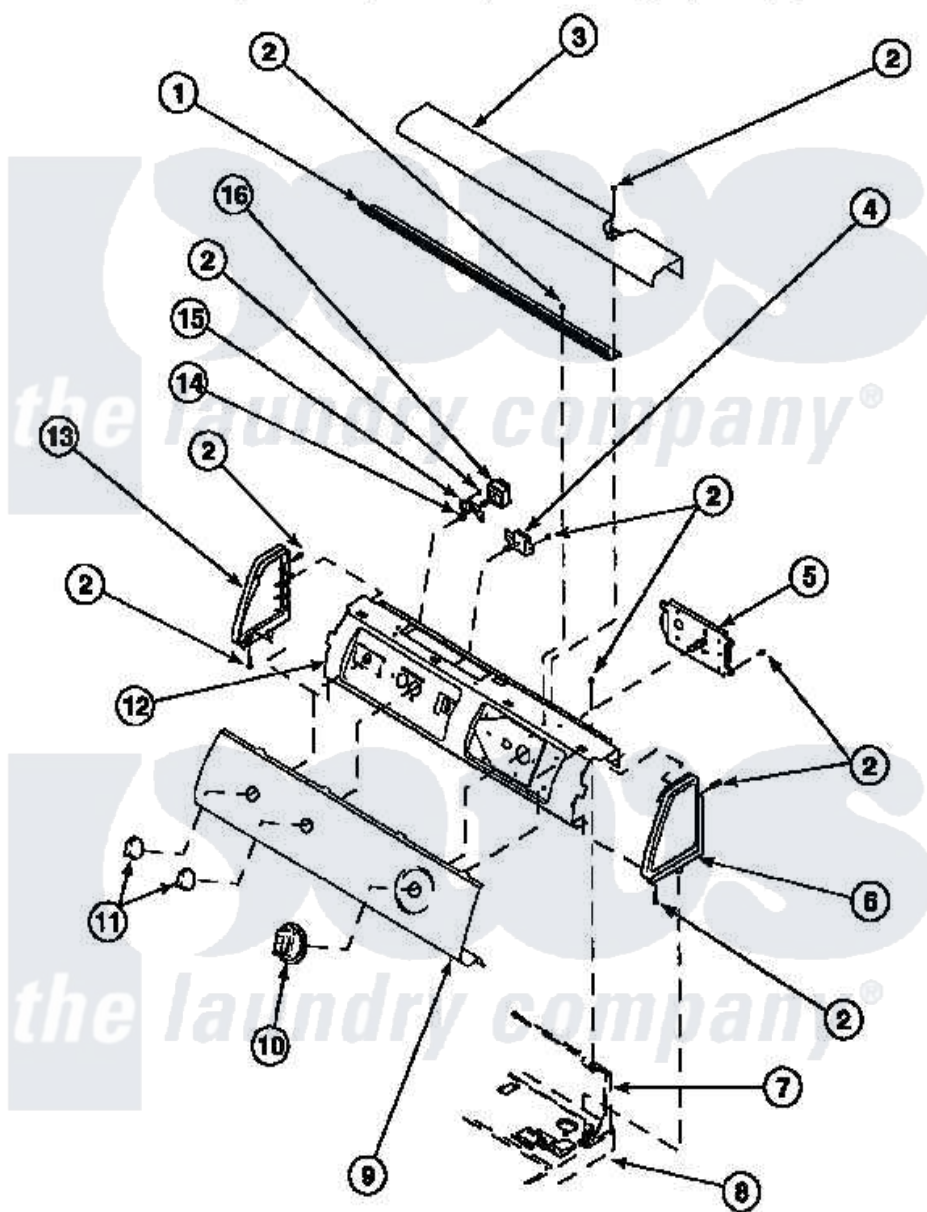

Amana LE7101LB (BOM: PLE7101LB) 06 - GRAPHIC PANEL, CONTROL HOOD AND CONTROLS

Amana Residential Amana LE7101LB (BOM: PLE7101LB) Dryer Parts Parts Diagram 06 - GRAPHIC PANEL, CONTROL HOOD AND CONTROLS

[Click on the part number to view part](#)

Item	Original Part Number	Replaced By	Status	Part Description
1	500305		Not Available	DIFFUSER W/OUT HOLE
2	501086	90767		Screw, 8A X 3/8 HeX Washer Head Tapping
3	500302		Not Available	COVER, TOP
5	501881		Not Available	TIMER
6	34815		Not Available	PANEL, END R.H. (BLK)
7	500343		Not Available	PANEL, BACK(HOME HOOD)
8	500085P		Not Available	(ADD LETTER L-L, W-W TO PART N
10	500311	502220W		Knob, Timer
12	500300		Not Available	BRACKET, CONTROL SUPPORT-MECH
13	34816			Panel, End