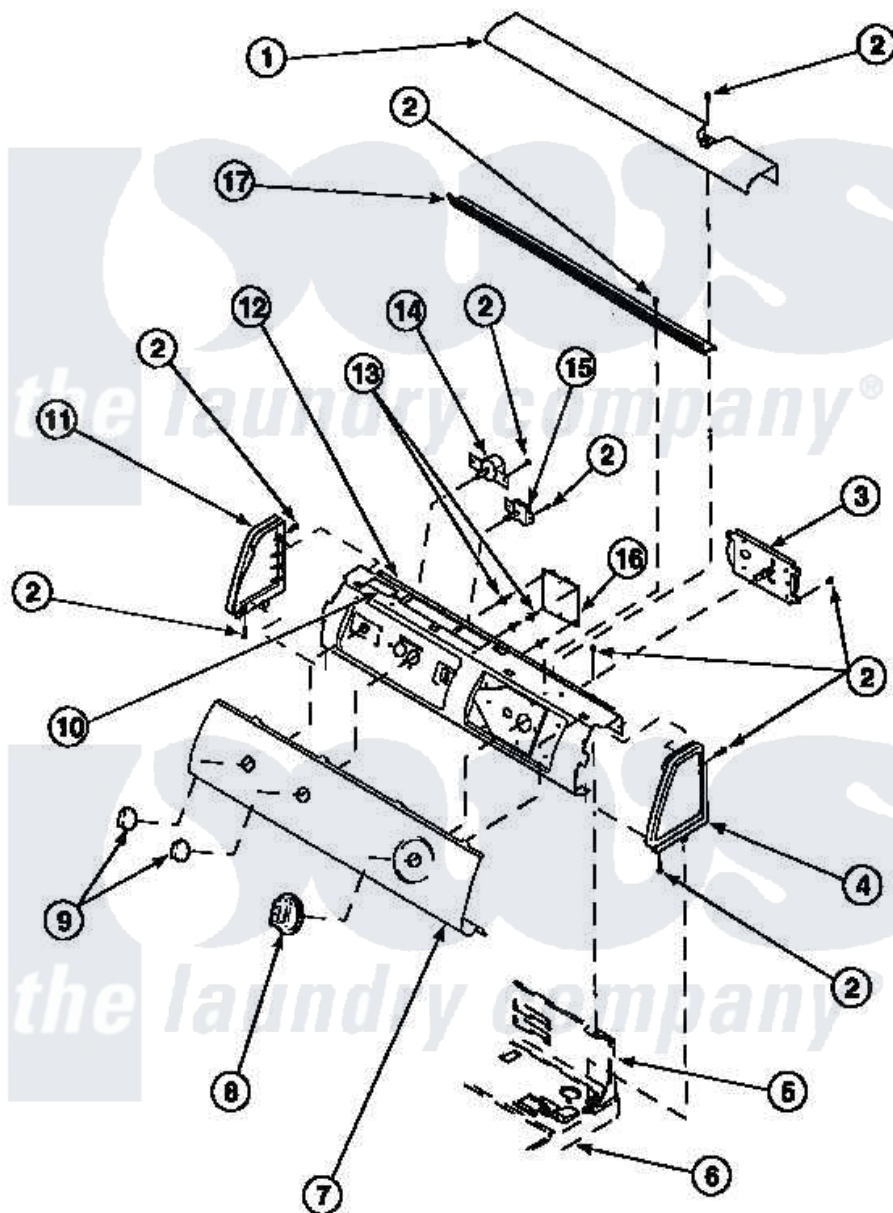

Amana LE7101LB (BOM: PLE7101LB) 07 - GRAPHIC PANEL, CONTROL HOOD AND CONTROLS

Amana Residential Amana LE7101LB (BOM: PLE7101LB) Dryer Parts Parts Diagram 07 - GRAPHIC PANEL, CONTROL HOOD AND CONTROLS

[Click on the part number to view part](#)

Item	Original Part Number	Replaced By	Status	Part Description
1	500302		Not Available	COVER, TOP
2	501086	90767		Screw, 8A X 3/8 HeX Washer Head Tapping
3	501881		Not Available	TIMER
4	34815		Not Available	PANEL, END R.H. (BLK)
5	500343		Not Available	PANEL, BACK(HOME HOOD)
6	500085P		Not Available	(ADD LETTER L-L, W-W TO PART N)
7	502420		Not Available	PANEL, GRAPHICS
8	500311	502220W		Knob, Timer
10	24903		Not Available	STICKER, DISCONNECT POW
11	34816			Panel, End
12	500300		Not Available	BRACKET, CONTROL SUPPORT-MECH
17	500305		Not Available	DIFFUSER W/OUT HOLE