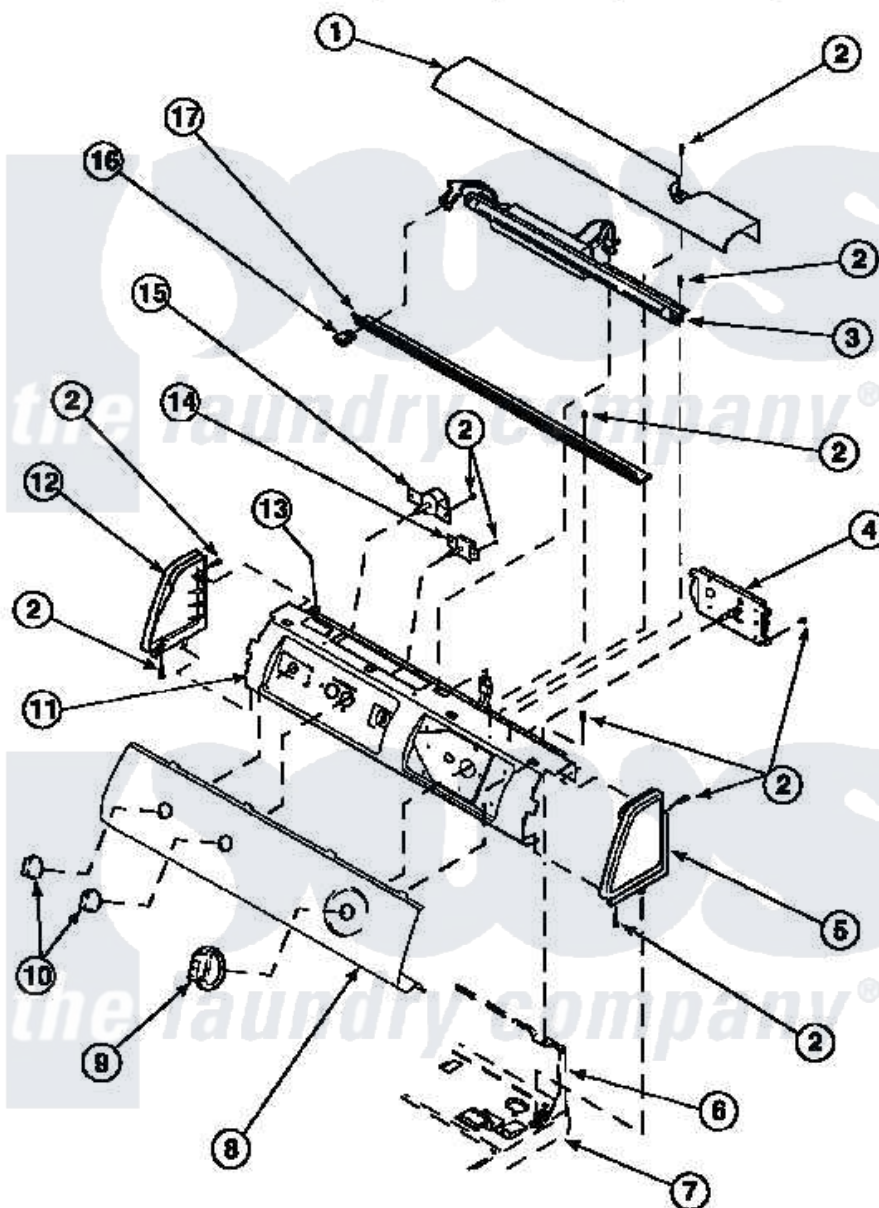

# Amana LE7101LB (BOM: PLE7101LB) 08 - GRAPHIC PANEL, CONTROL HOOD AND CONTROLS

Amana Residential Amana LE7101LB (BOM: PLE7101LB) Dryer Parts Parts Diagram 08 - GRAPHIC PANEL, CONTROL HOOD AND CONTROLS

[Click on the part number to view part](#)

Item	Original Part Number	Replaced By	Status	Part Description
2	501086	<a href="#">90767</a>		Screw, 8A X 3/8 HeX Washer Head Tapping
6	500343		Not Available	PANEL,BACK(HOME HOOD)
7	500085P		Not Available	(ADD LETTER L-L, W-W TO PART N
11	500300		Not Available	BRACKET,CONTROL SUPPORT-MECH
13	24903		Not Available	STICKER,DISCONNECT POW