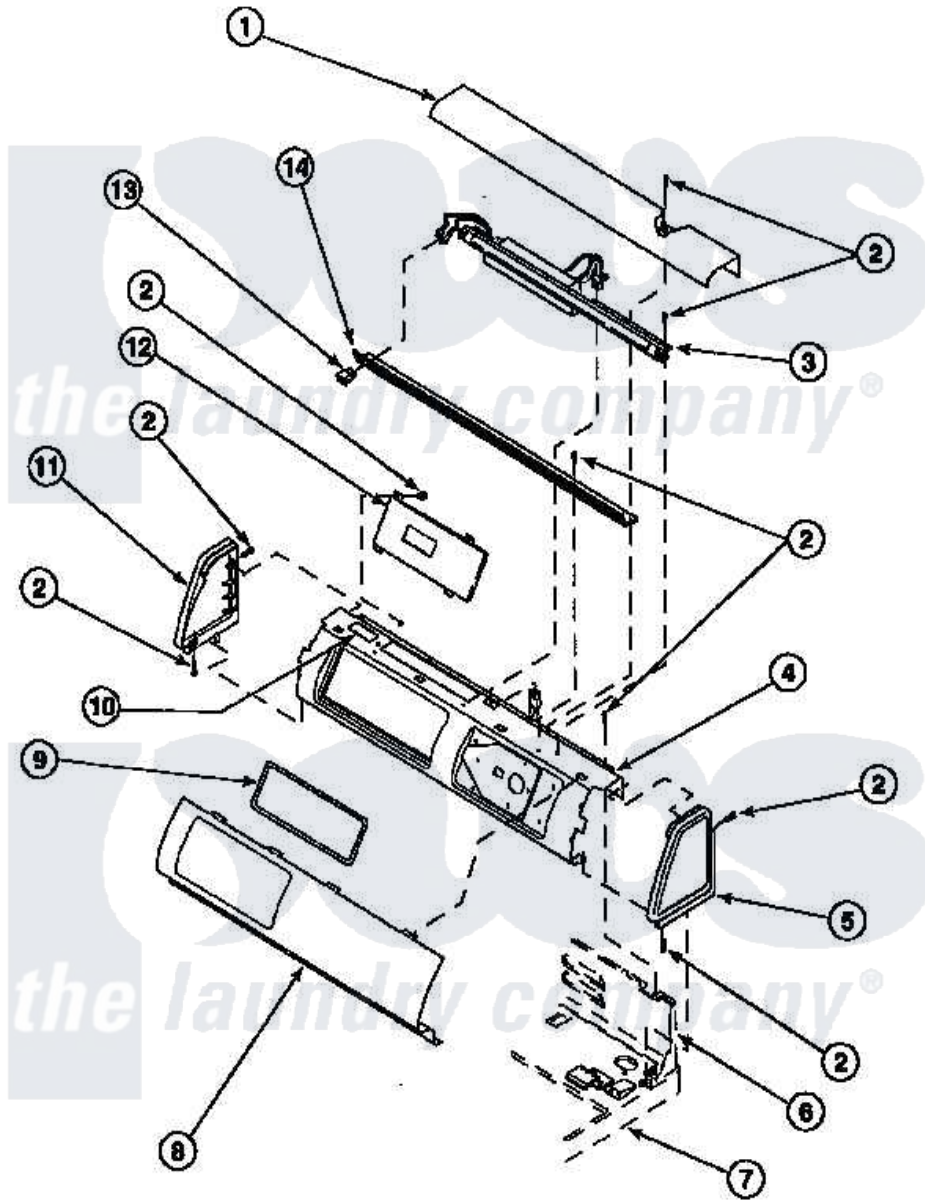

Amana LE7101LB (BOM: PLE7101LB) 09 - GRAPHIC PANEL, CONTROL HOOD AND CONTROLS

Amana Residential Amana LE7101LB (BOM: PLE7101LB) Dryer Parts Parts Diagram 09 - GRAPHIC PANEL, CONTROL HOOD AND CONTROLS

[Click on the part number to view part](#)

Item	Original Part Number	Replaced By	Status	Part Description
2	501086	90767		Screw, 8A X 3/8 HeX Washer Head Tapping
6	500343		Not Available	PANEL,BACK(HOME HOOD)
7	500085P		Not Available	(ADD LETTER L-L, W-W TO PART N
10	24903		Not Available	STICKER,DISCONNECT POW