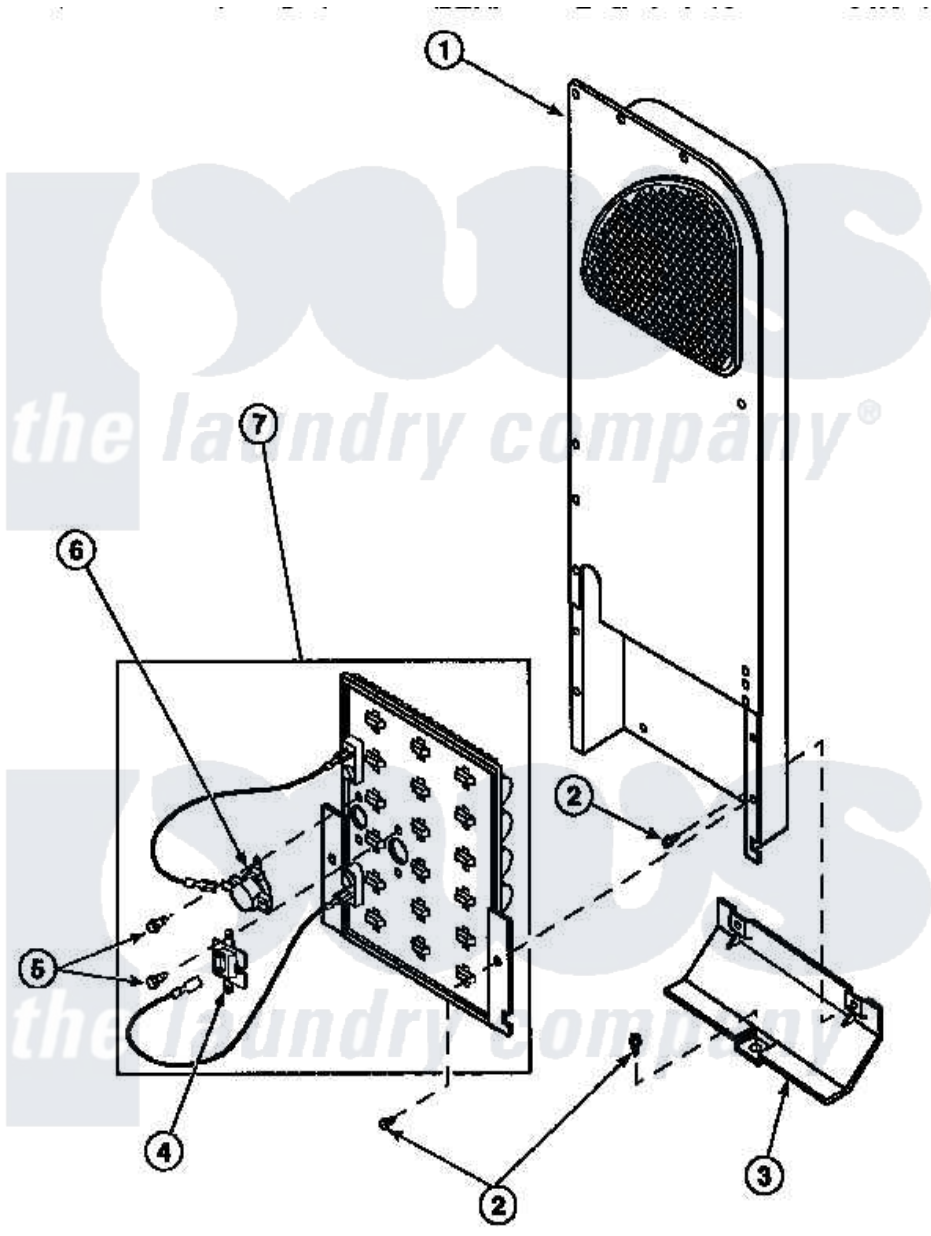

**Amana LE7101LB (BOM: PLE7101LB) 10 - HEATER BOX ASSY
ORIGINALLY ON ELEC DRYER**

Amana Residential Amana LE7101LB (BOM: PLE7101LB) Dryer Parts Parts Diagram 10 - HEATER BOX ASSY
ORIGINALLY ON ELEC DRYER
Click on the part number to view part

Item	Original Part Number	Replaced By	Status	Part Description
1	500179P	503605		Assembly, Heater Duct
2	501668	503688		Screw, 10B-16 X .34 I
3	60952		Not Available	SHIELD,HEAT DUCT
4	62600	40113801		Fuse, Thermal
5	23222	3177991		Screw
6	Y62641	W10116735		Thermistor-Fix
7	61928			Heater Assembly 208V
"	61927			Heater Assembly