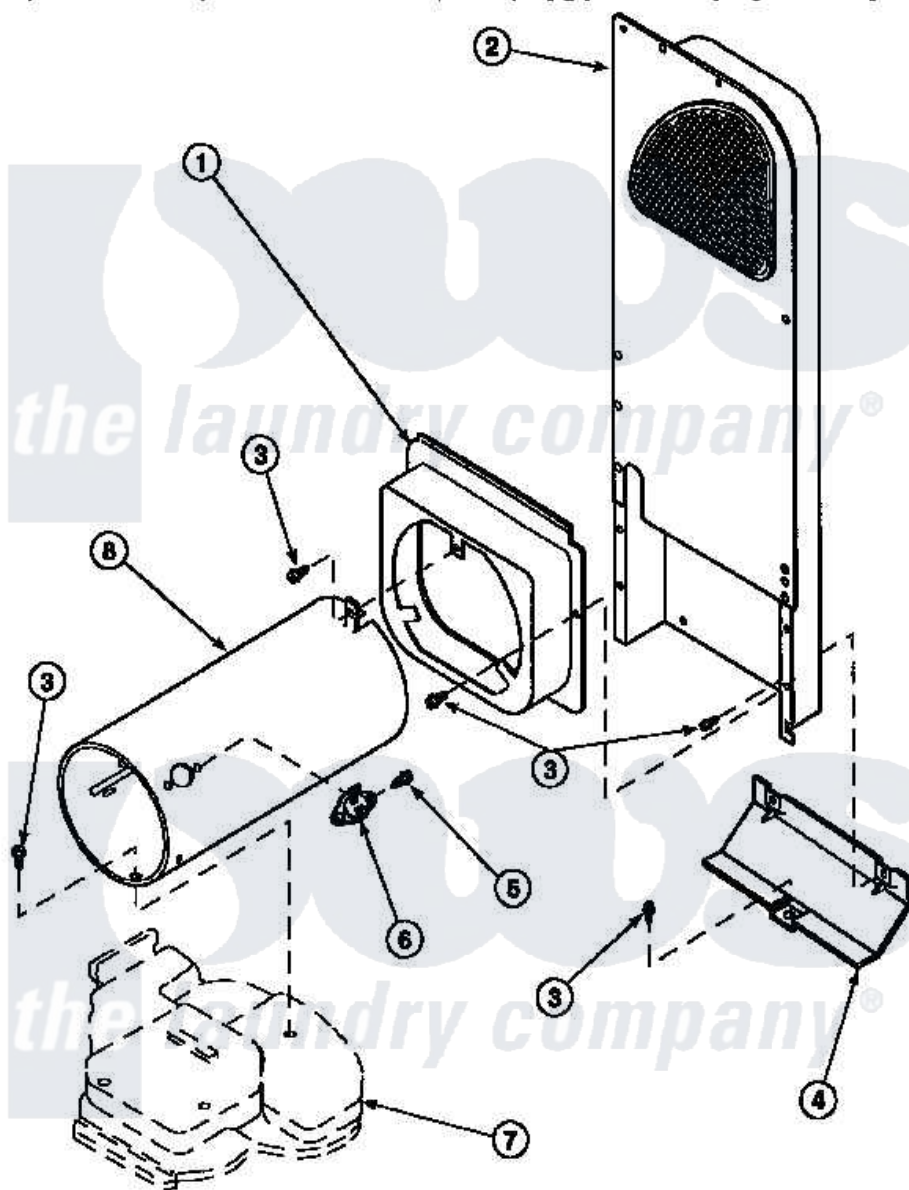

**Amana LE7101LB (BOM: PLE7101LB) 11 - HEATER BOX ASSY
ORIGINALLY ON GAS DRYER**

Amana Residential Amana LE7101LB (BOM: PLE7101LB) Dryer Parts Parts Diagram 11 - HEATER BOX ASSY
ORIGINALLY ON GAS DRYER
Click on the part number to view part

Item	Original Part Number	Replaced By	Status	Part Description
2	500179P	503605		Assembly, Heater Duct
3	501668	503688		Screw, 10B-16 X .34 I
4	60952		Not Available	SHIELD,HEAT DUCT
7	500070			Base, Dryer