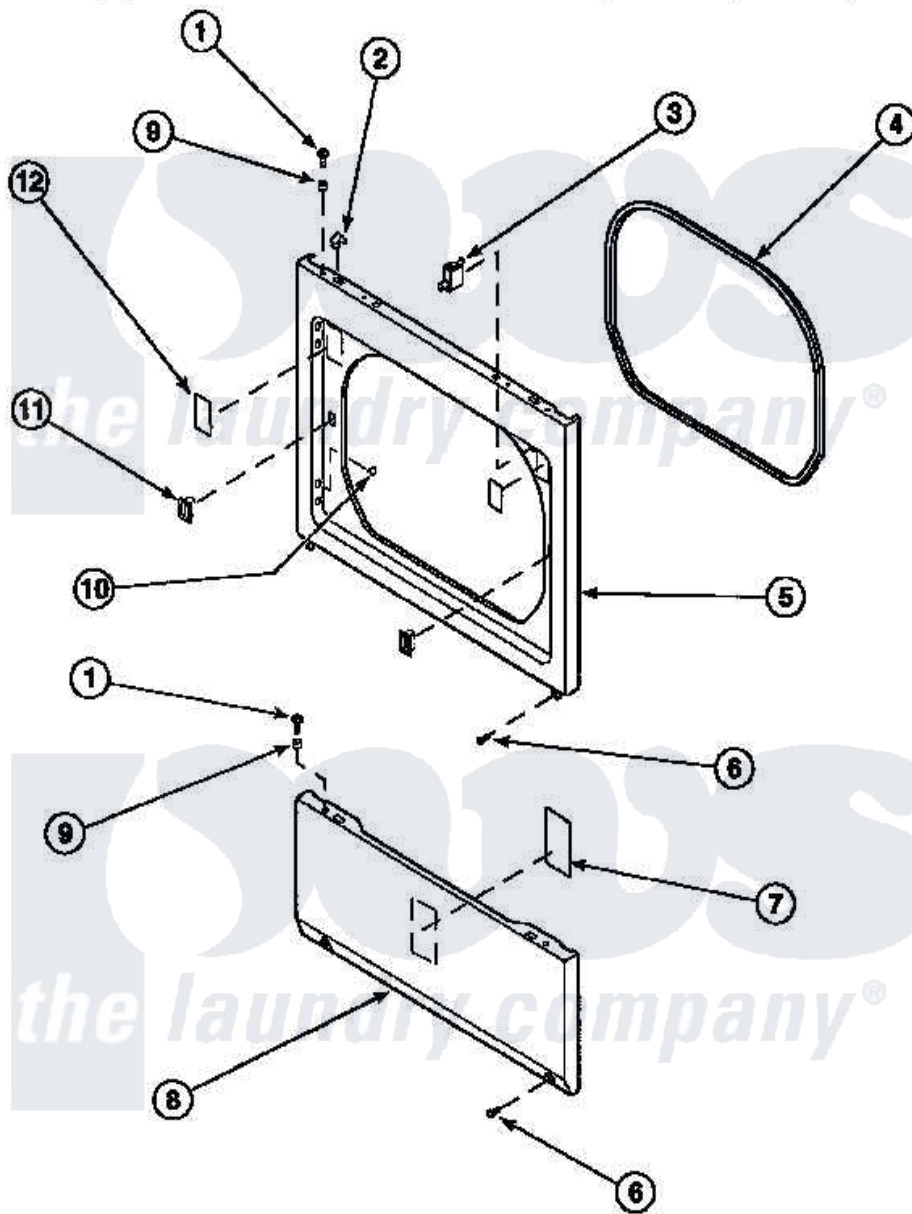

Amana LE7101LB (BOM: PLE7101LB) 14 - LOWER ACCESS PANEL, FRONT PANEL AND SEAL

Amana Residential Amana LE7101LB (BOM: PLE7101LB) Dryer Parts Parts Diagram 14 - LOWER ACCESS PANEL, FRONT PANEL AND SEAL
 Click on the part number to view part

Item	Original Part Number	Replaced By	Status	Part Description
1	32671	Y014874		Screw, Idler Arm And Sleeve
2	56080	22001650		Fastener, Spring
3	Y62872	W10169313		Switch-Dor
4	500034			Seal, Front Panel
6	33562	27001200		Screw
9	56079	505187		Locator, Panel
10	500227	505295		Screw, No.8ab-16 x 3/4 PH
11	54660	LA-1003		Door Catch Kit
12	500281		Not Available	STICKER