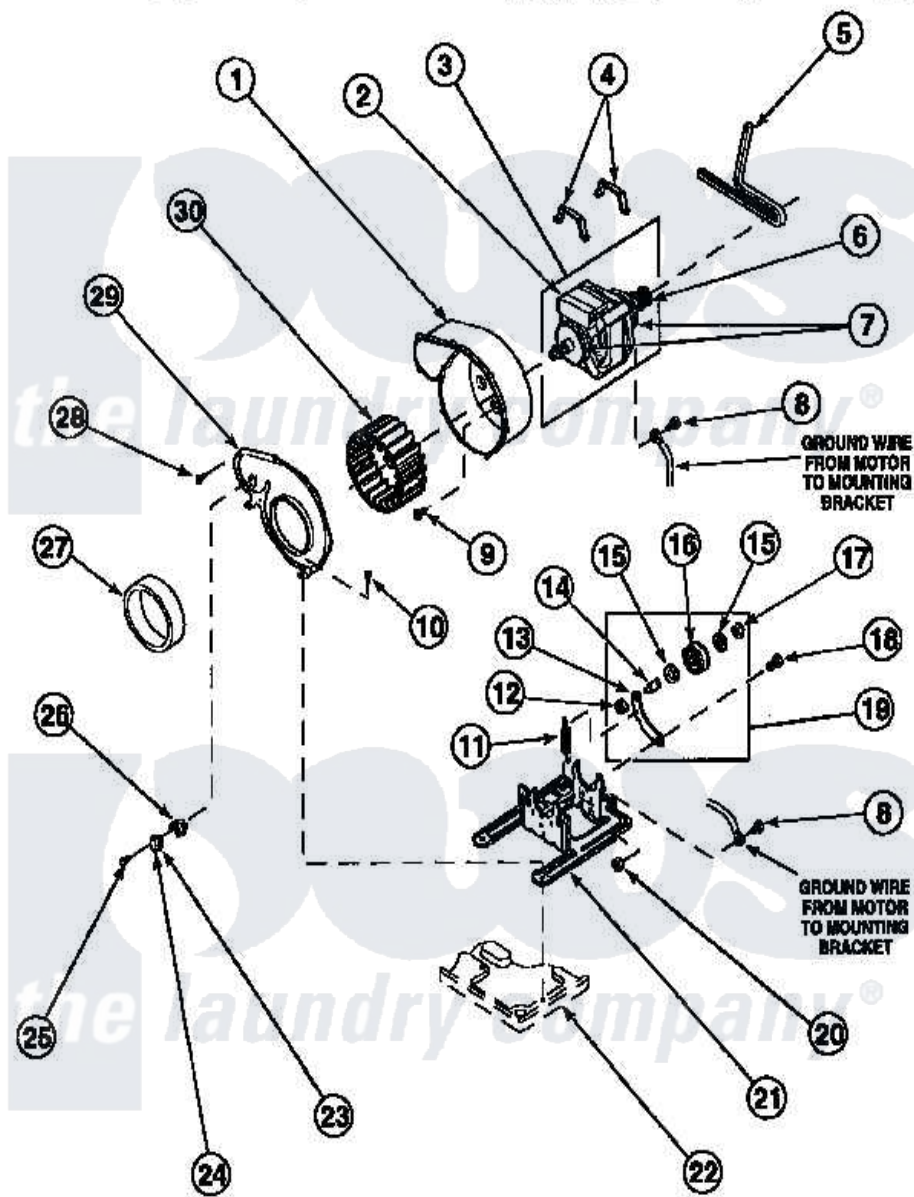

Amana LE7101LB (BOM: PLE7101LB) 15 - MOTOR, EXHAUST FAN AND BELT

Amana Residential Amana LE7101LB (BOM: PLE7101LB) Dryer Parts Parts Diagram 15 - MOTOR, EXHAUST FAN AND BELT

Click on the part number to view part

Item	Original Part Number	Replaced By	Status	Part Description
1	56020			Housing, Blower
2	501218		Not Available	MOTOR SWITCH (DOES NOT INCLUDE THERMAL PROT
3	501211	2200376		Motor
4	Y58047	660658		Clamp, Motor Mounting 343481 685441
5	59174	40111201		Belt, Cylinder
6	500011			Pulley, Motor
7	590P3			Motor Hub Ring Kit
8	20530			Screw, 10-24 x 3/8 Hex
9	Y31645	27001200		Screw
10	33562	27001200		Screw
11	56076			Spring, Idler
12	56156	358160		Nut
13	500910	37001144		Assembly- Idler

14	56461		Shaft
15	52549		Washer, 501 ID X3/4 Odx
16	Y54414		Assembly, Wheel And Bearing
17	23748		Ring, Retaining
18	500824		Screw, 1/4-20 Unc Hex
19	500269	37001287	Assembly, Idler Lever/Shaft/Pulley
20	52566	27001225	Nut, Jam Mid Lock 1/4-20
21	500822	503613	Mount, Motor
22	500070		Base, Dryer
24	56410		Thermostat
"	503551		Thermostat, Cycling
"	Y61372		Thermostat
25	23222	3177991	Screw
27	500313		Seal, Blower Housing
28	31260		Screw, No.8 X 3/8 Ind H
29	500078	511969P	Kit Blower Housing And Cover
30	56000	510139P	Assembly Blower Fan Package