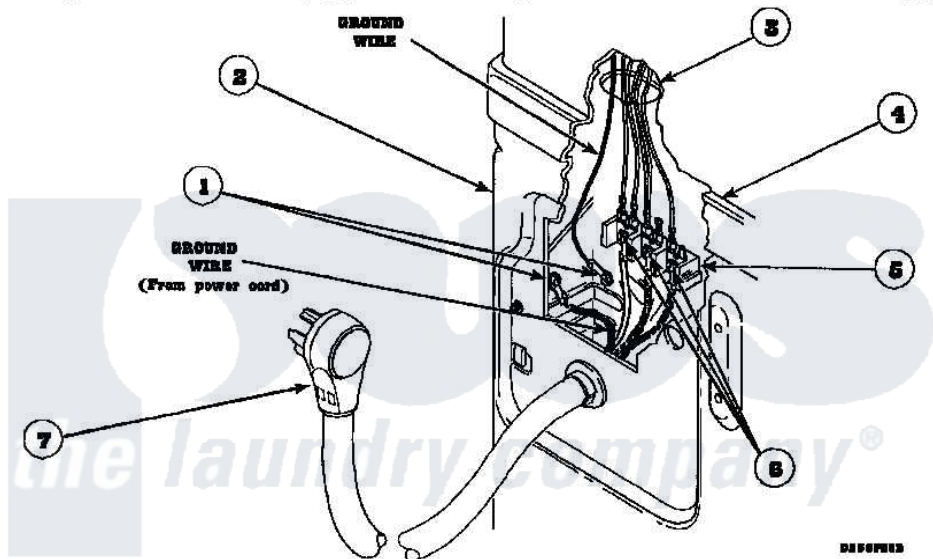

Amana LE7101LB (BOM: PLE7101LB) 17 - POWER CORDS

Amana [Residential Amana LE7101LB \(BOM: PLE7101LB\) Dryer Parts](#) Parts Diagram 17 - POWER CORDS
 Click on the part number to view part

Item	Original Part Number	Replaced By	Status	Part Description
1	20530			Screw, 10-24 x 3/8 Hex
2	500001P		Not Available	(ADD LETTER BEFORE "P" IN PART
3	500343		Not Available	PANEL, BACK(HOME HOOD)
4	500085P		Not Available	(ADD LETTER L-L, W-W TO PART N
5	61923P	61923		Block, Terminal
6	Y61199	3400094		Screw, 10-32 X 3/8