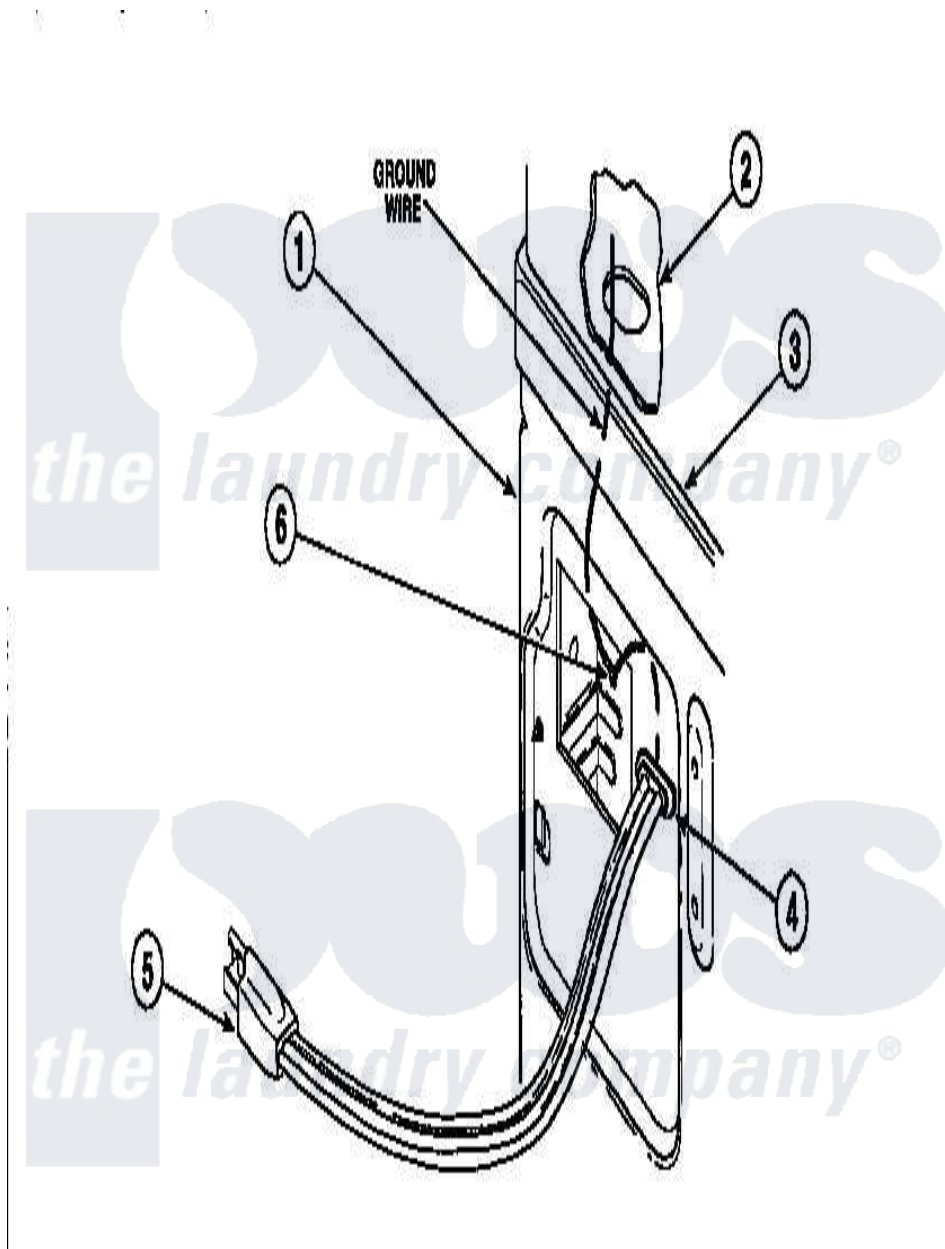

Amana LE7101LB (BOM: PLE7101LB) 18 - POWER CORDS

Amana [Residential Amana LE7101LB \(BOM: PLE7101LB\) Dryer Parts](#) Parts Diagram 18 - POWER CORDS
 Click on the part number to view part

Item	Original Part Number	Replaced By	Status	Part Description
1	500001P		Not Available	(ADD LETTER BEFORE "P" IN PART
2	500343		Not Available	PANEL, BACK(HOME HOOD)
3	500085P		Not Available	(ADD LETTER L-L, W-W TO PART N
6	20530			Screw, 10-24 x 3/8 Hex