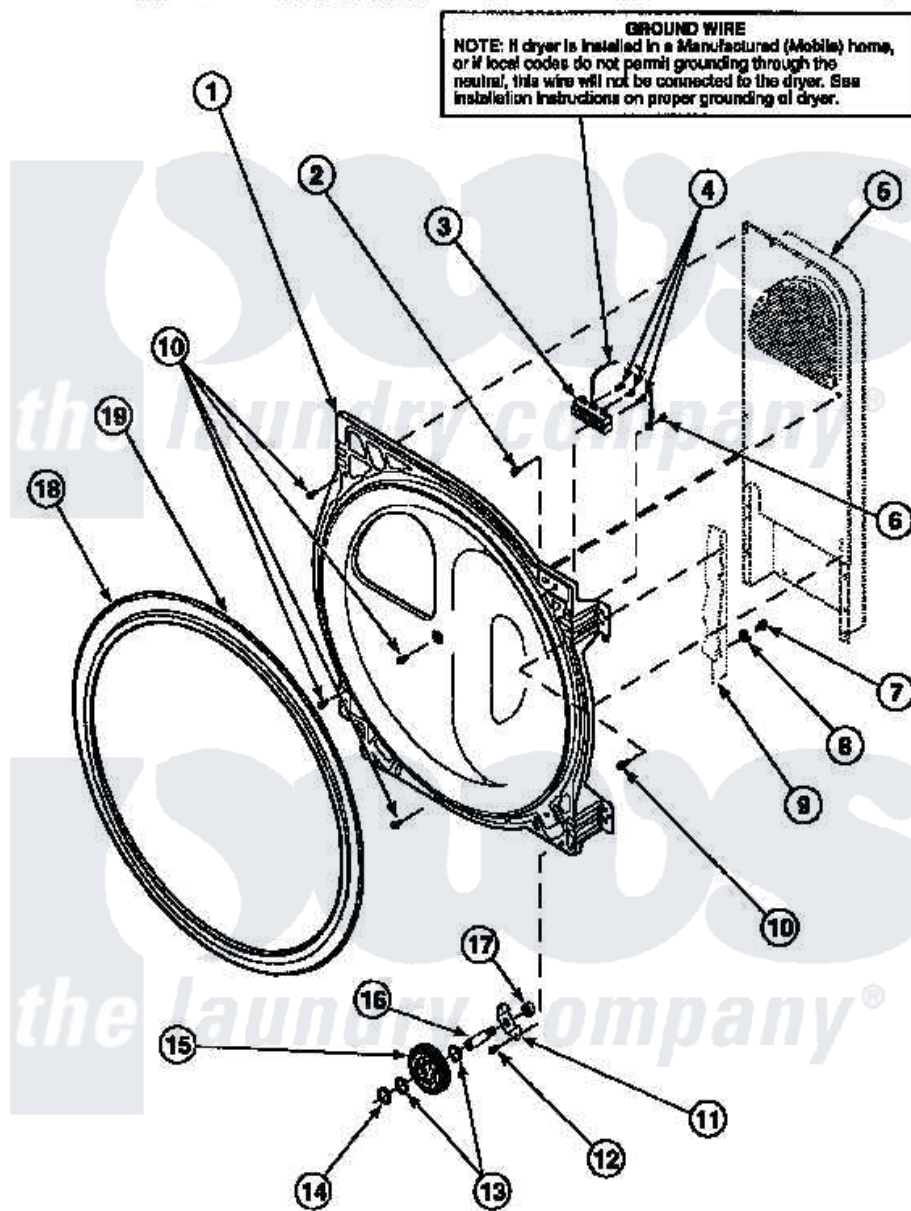

Amana LE7101LB (BOM: PLE7101LB) 19 - REAR BLKHD/SEAL/CYLINDER ROLLER/TERM BLK

Amana Residential Amana LE7101LB (BOM: PLE7101LB) Dryer Parts Parts Diagram 19 - REAR BLKHD/SEAL/CYLINDER ROLLER/TERM BLK
 Click on the part number to view part

Item	Original Part Number	Replaced By	Status	Part Description
1	502614W	502614WP		Bulkhead, Rear
"	Y501154		Not Available	ASSY, BULKHEAD
2	501285			Screw, No.12 X 9/16-Pla
3	61923P	61923		Block, Terminal
4	Y61199	3400094		Screw, 10-32 X 3/8
5	500179P	503605		Assembly, Heater Duct
6	20530			Screw, 10-24 x 3/8 Hex
7	20530			Screw, 10-24 x 3/8 Hex
8	51474		Not Available	WASHER, 13/64IDX1/2ODX.
9	500001P		Not Available	(ADD LETTER BEFORE "P" IN PART
10	501668	503688		Screw, 10B-16 X .34 I
11	500062	40113601		Assembly, Roller Brkt
12	501668	503688		Screw, 10B-16 X .34 I
13	52549			Washer, 501 ID X3/4 Odx

14	23748		Ring, Retaining
15	500214P	37001042	Assembly, Cylinder Roller
16	56461		Shaft
17	56156	358160	Nut
18	501801	37001132	Seal, Cylinder
19	22506P	511637P	Adh Dow 737 Clr 3 Oz Tube