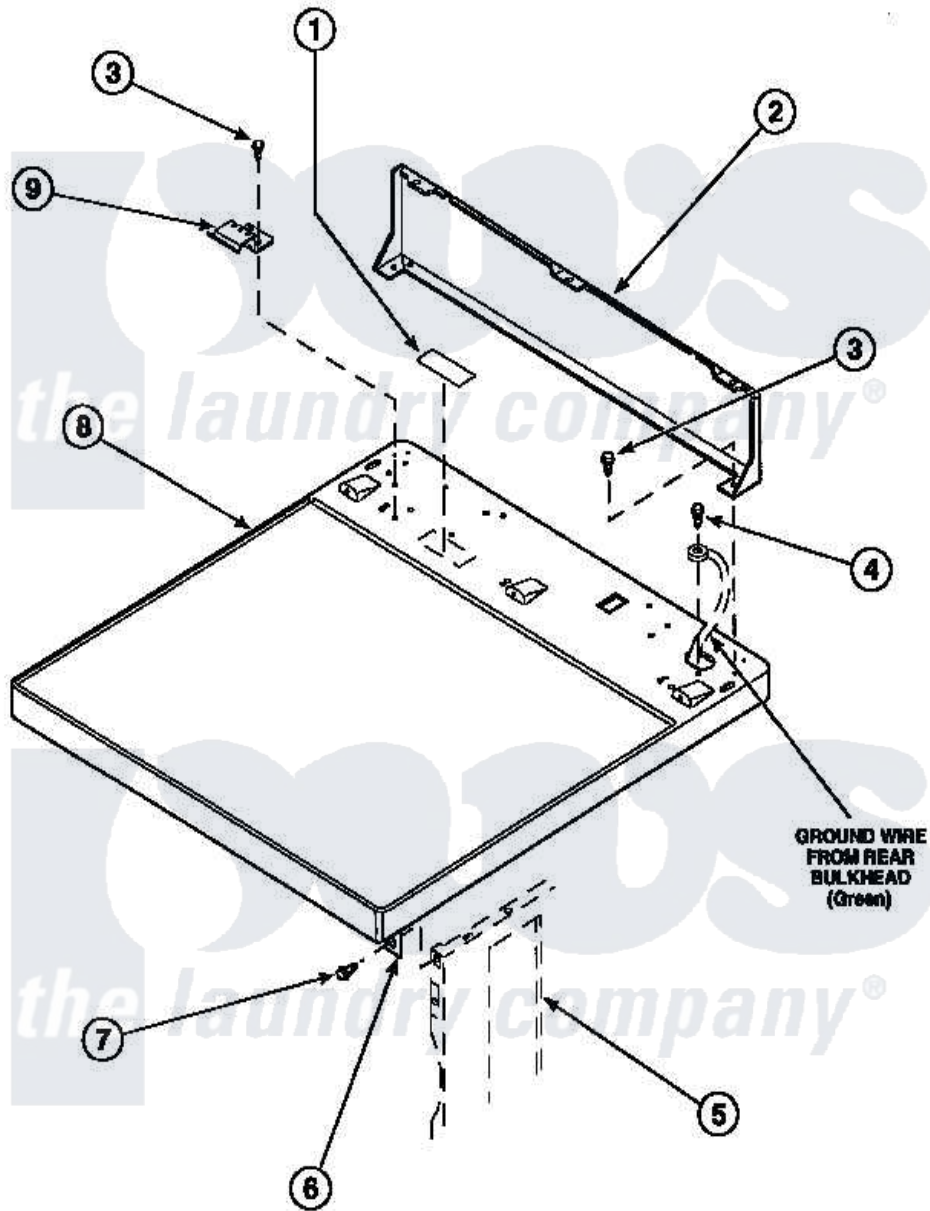

Amana LE7101WB (BOM: PLE7101WB) 01 - CABINET TOP AND CONTROL HOOD REAR PANEL

Amana Residential Amana LE7101WB (BOM: PLE7101WB) Dryer Parts Parts Diagram 01 - CABINET TOP AND CONTROL HOOD REAR PANEL
 Click on the part number to view part

Item	Original Part Number	Replaced By	Status	Part Description
1	24903		Not Available	STICKER,DISCONNECT POW
2	500343		Not Available	PANEL,BACK(HOME HOOD)
3	501086	90767		Screw, 8A X 3/8 HeX Washer Head Tapping
4	20530			Screw, 10-24 x 3/8 Hex
5	500001P		Not Available	(ADD LETTER BEFORE "P" IN PART
6	500084	40130801		Bracket, Top Mount
7	33562	27001200		Screw
8	500085P		Not Available	(ADD LETTER L-L, W-W TO PART N
9	501241	Y503876		Clip, Hold Down