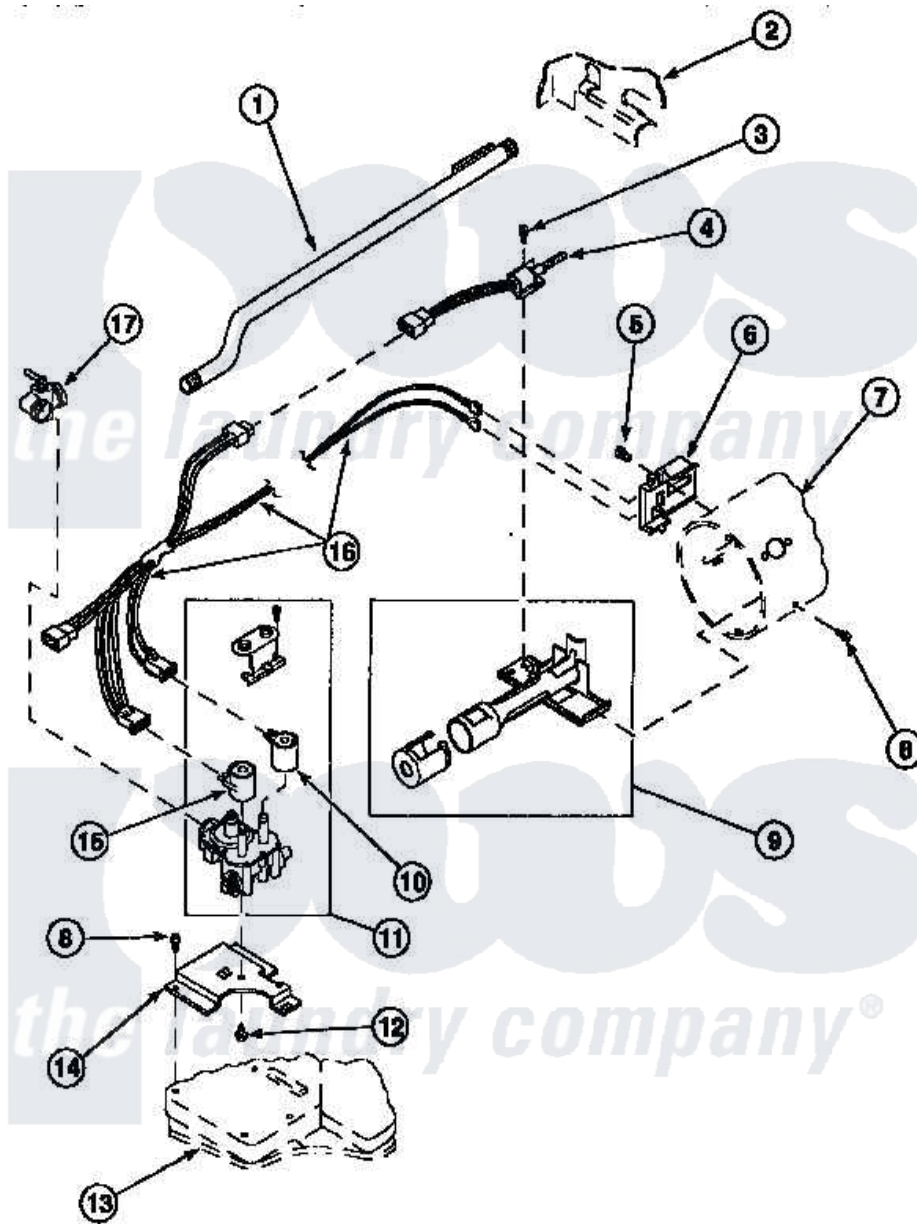

# Amana LE7101WB (BOM: PLE7101WB) 04 - GAS VALVE, IGNITER & GAS CONVERSION KITS

Amana [Residential Amana LE7101WB \(BOM: PLE7101WB\) Dryer Parts](#) Parts Diagram 04 - GAS VALVE, IGNITER & GAS CONVERSION KITS  
 Click on the part number to view part

Item	Original Part Number	Replaced By	Status	Part Description
2	500001P		Not Available	(ADD LETTER BEFORE "P" IN PART
5	23222	<a href="#">3177991</a>		Screw
8	501668	<a href="#">503688</a>		Screw, 10B-16 X .34 I
13	<a href="#">500070</a>			Base, Dryer
NI	501885		Not Available	HARNES, WIRE