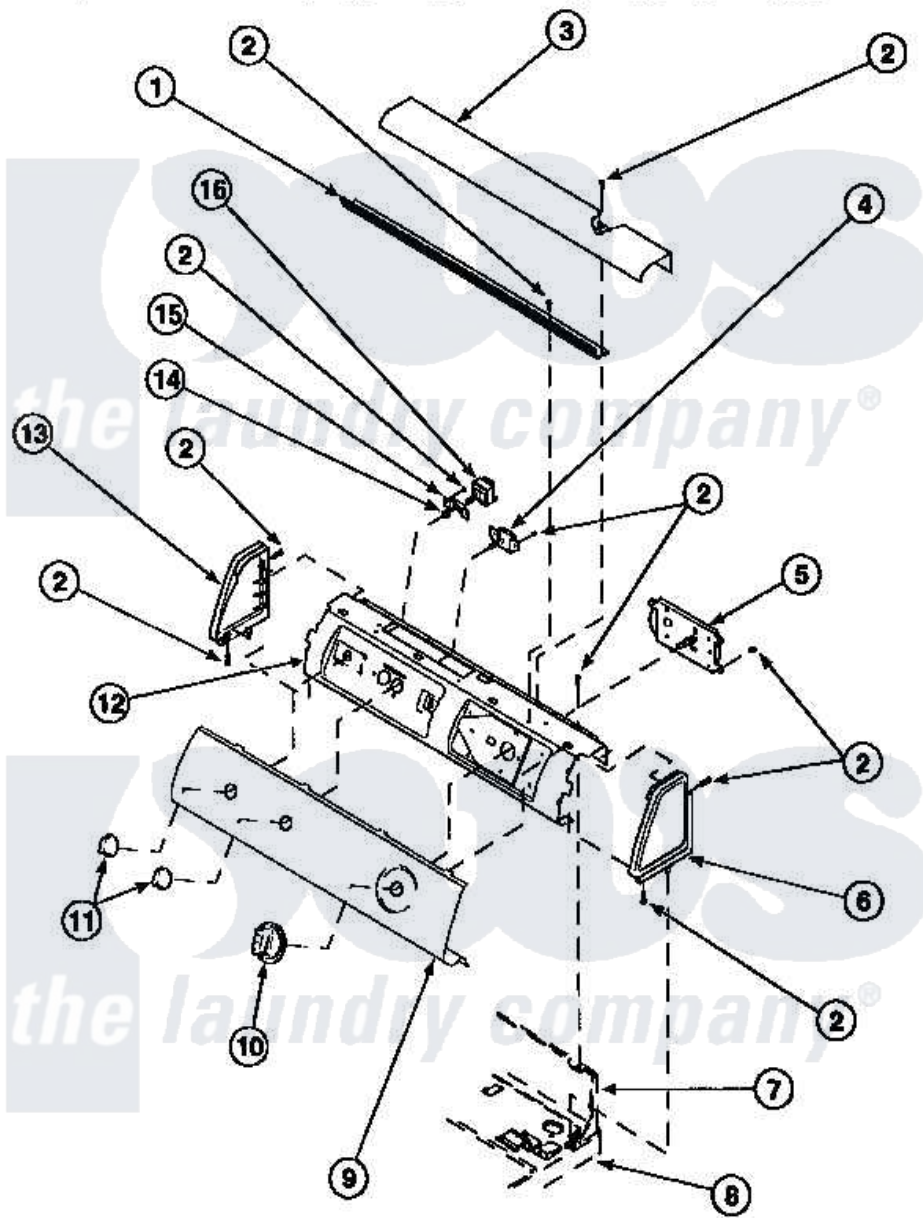

Amana LE7101WB (BOM: PLE7101WB) 05 - GRAPHIC PANEL, CONTROL HOOD AND CONTROLS

Amana Residential Amana LE7101WB (BOM: PLE7101WB) Dryer Parts Parts Diagram 05 - GRAPHIC PANEL, CONTROL HOOD AND CONTROLS
 Click on the part number to view part

Item	Original Part Number	Replaced By	Status	Part Description
1	500305		Not Available	DIFFUSER W/OUT HOLE
2	501086	90767		Screw, 8A X 3/8 HeX Washer Head Tapping
3	500302		Not Available	COVER, TOP
6	34815		Not Available	PANEL, END R.H. (BLK)
7	500343		Not Available	PANEL, BACK (HOME HOOD)
8	500085P		Not Available	(ADD LETTER L-L, W-W TO PART N
9	502630		Not Available	GRAPHIC PANEL
"	502206		Not Available	GRAPHIC PANEL
10	500311	502220W		Knob, Timer
12	500300		Not Available	BRACKET, CONTROL SUPPORT-MECH
13	34816			Panel, End