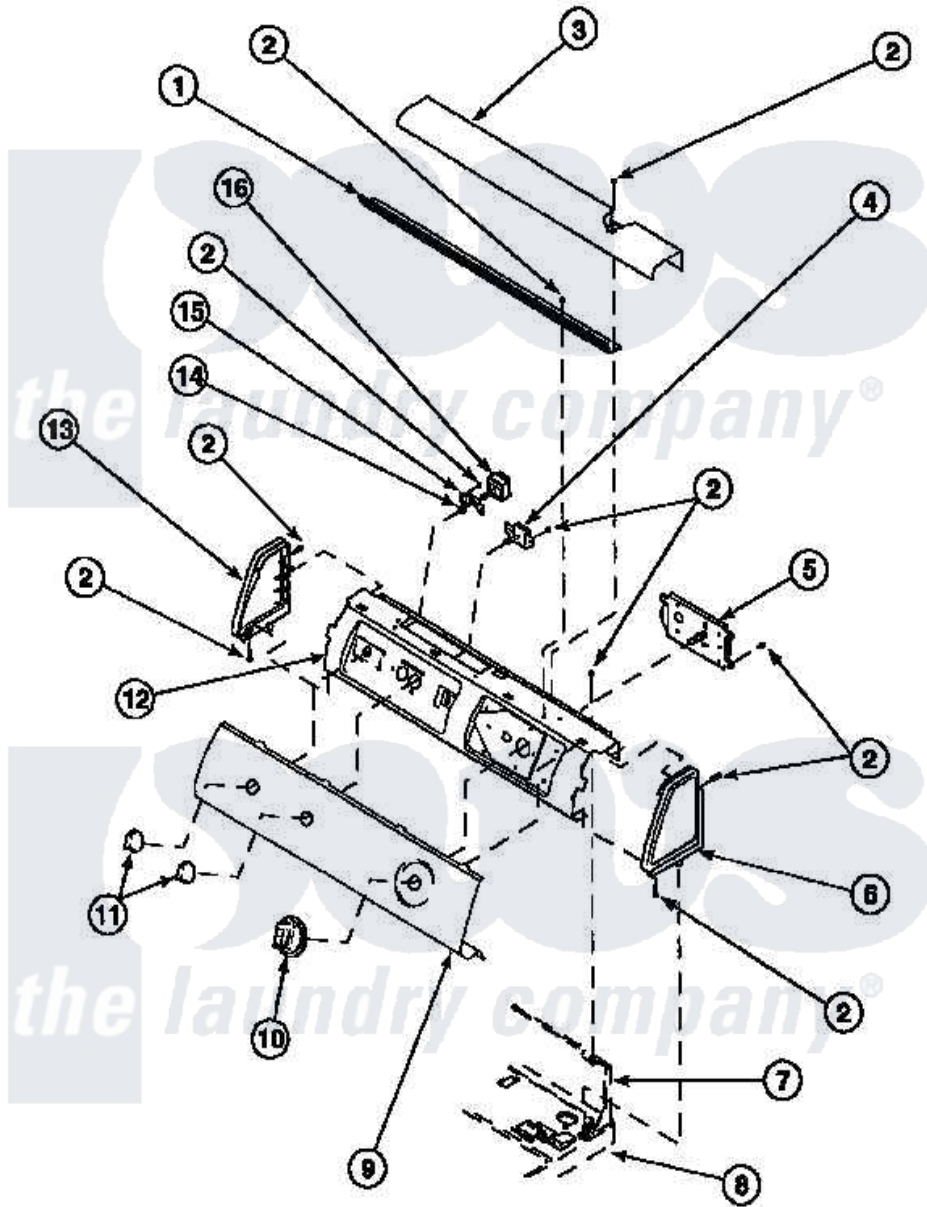

**Amana LE7101WB (BOM: PLE7101WB) 06 - GRAPHIC PANEL, CONTROL HOOD AND CONTROLS**

Amana [Residential Amana LE7101WB \(BOM: PLE7101WB\) Dryer Parts](#) Parts Diagram 06 - GRAPHIC PANEL, CONTROL HOOD AND CONTROLS  
 Click on the part number to view part

Item	Original Part Number	Replaced By	Status	Part Description
1	500305		Not Available	DIFFUSER W/OUT HOLE
2	501086	<a href="#">90767</a>		Screw, 8A X 3/8 HeX Washer Head Tapping
3	500302		Not Available	COVER, TOP
5	501881		Not Available	TIMER
6	34815		Not Available	PANEL, END R.H. (BLK)
7	500343		Not Available	PANEL, BACK (HOME HOOD)
8	500085P		Not Available	(ADD LETTER L-L, W-W TO PART N
10	500311	<a href="#">502220W</a>		Knob, Timer
12	500300		Not Available	BRACKET, CONTROL SUPPORT-MECH
13	<a href="#">34816</a>			Panel, End