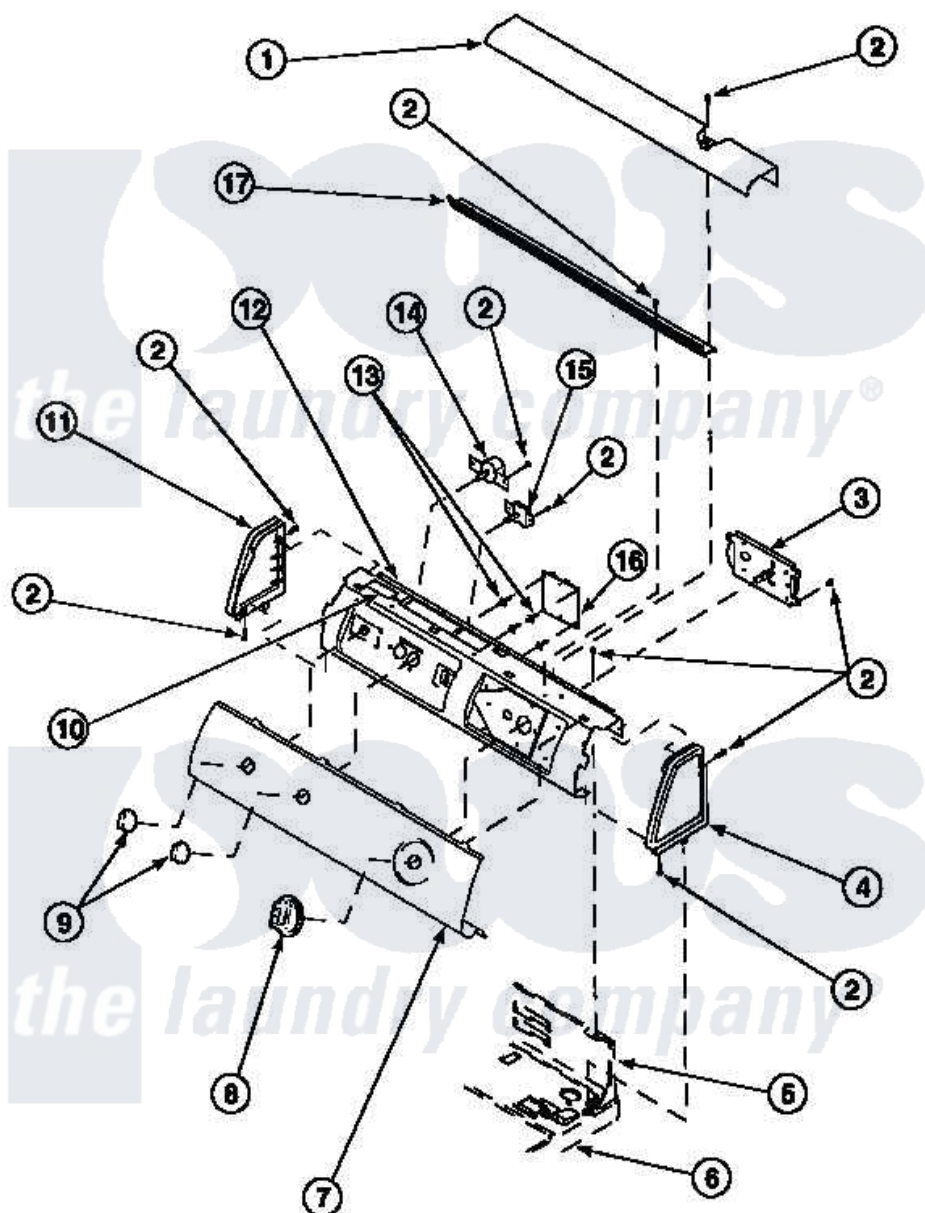

Amana LE7101WB (BOM: PLE7101WB) 07 - GRAPHIC PANEL, CONTROL HOOD AND CONTROLS

Amana Residential Amana LE7101WB (BOM: PLE7101WB) Dryer Parts Parts Diagram 07 - GRAPHIC PANEL, CONTROL HOOD AND CONTROLS
 Click on the part number to view part

Item	Original Part Number	Replaced By	Status	Part Description
1	500302		Not Available	COVER, TOP
2	501086	90767		Screw, 8A X 3/8 HeX Washer Head Tapping
3	501881		Not Available	TIMER
4	34815		Not Available	PANEL, END R.H. (BLK)
5	500343		Not Available	PANEL, BACK(HOME HOOD)
6	500085P		Not Available	(ADD LETTER L-L, W-W TO PART N
7	502420		Not Available	PANEL, GRAPHICS
8	500311	502220W		Knob, Timer
10	24903		Not Available	STICKER, DISCONNECT POW
11	34816			Panel, End
12	500300		Not Available	BRACKET, CONTROL SUPPORT-MECH
17	500305		Not Available	DIFFUSER W/OUT HOLE