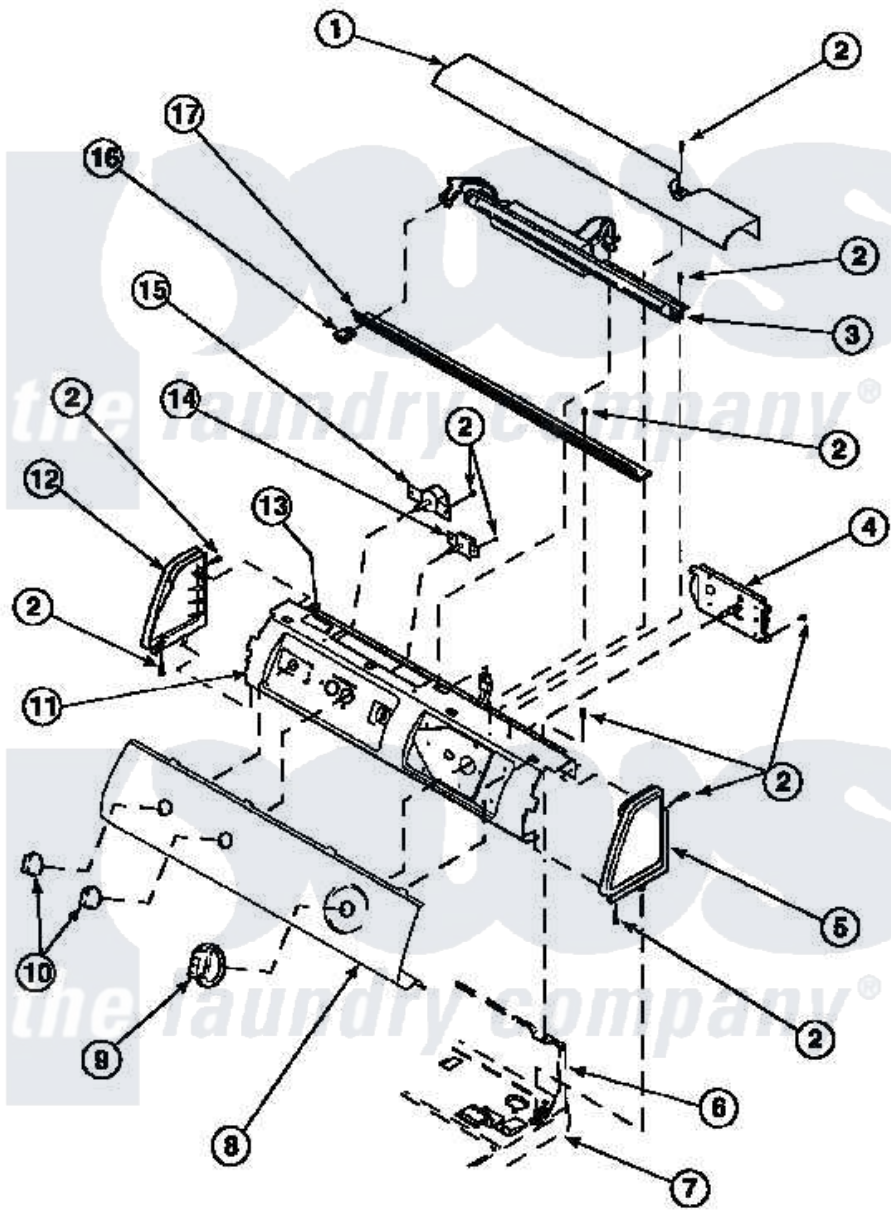

Amana LE7101WB (BOM: PLE7101WB) 08 - GRAPHIC PANEL, CONTROL HOOD AND CONTROLS

Amana Residential Amana LE7101WB (BOM: PLE7101WB) Dryer Parts Parts Diagram 08 - GRAPHIC PANEL, CONTROL HOOD AND CONTROLS
 Click on the part number to view part

Item	Original Part Number	Replaced By	Status	Part Description
2	501086	90767		Screw, 8A X 3/8 HeX Washer Head Tapping
6	500343		Not Available	PANEL,BACK(HOME HOOD)
7	500085P		Not Available	(ADD LETTER L-L, W-W TO PART N
11	500300		Not Available	BRACKET,CONTROL SUPPORT-MECH
13	24903		Not Available	STICKER,DISCONNECT POW