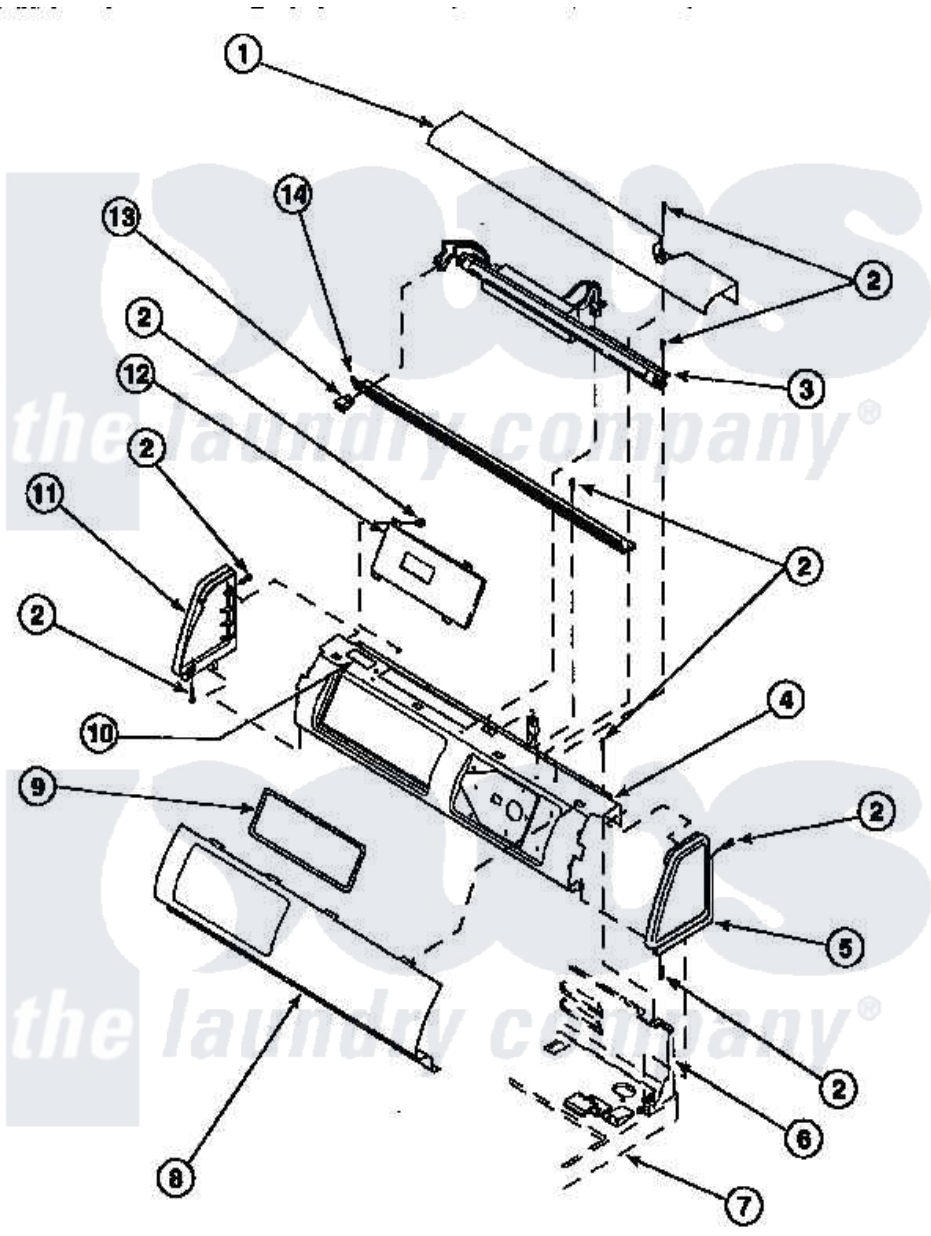

Amana LE7101WB (BOM: PLE7101WB) 09 - GRAPHIC PANEL, CONTROL HOOD AND CONTROLS

Amana [Residential Amana LE7101WB \(BOM: PLE7101WB\) Dryer Parts](#) Parts Diagram 09 - GRAPHIC PANEL, CONTROL HOOD AND CONTROLS
 Click on the part number to view part

Item	Original Part Number	Replaced By	Status	Part Description
2	501086	90767		Screw, 8A X 3/8 HeX Washer Head Tapping
6	500343		Not Available	PANEL,BACK(HOME HOOD)
7	500085P		Not Available	(ADD LETTER L-L, W-W TO PART N
10	24903		Not Available	STICKER,DISCONNECT POW