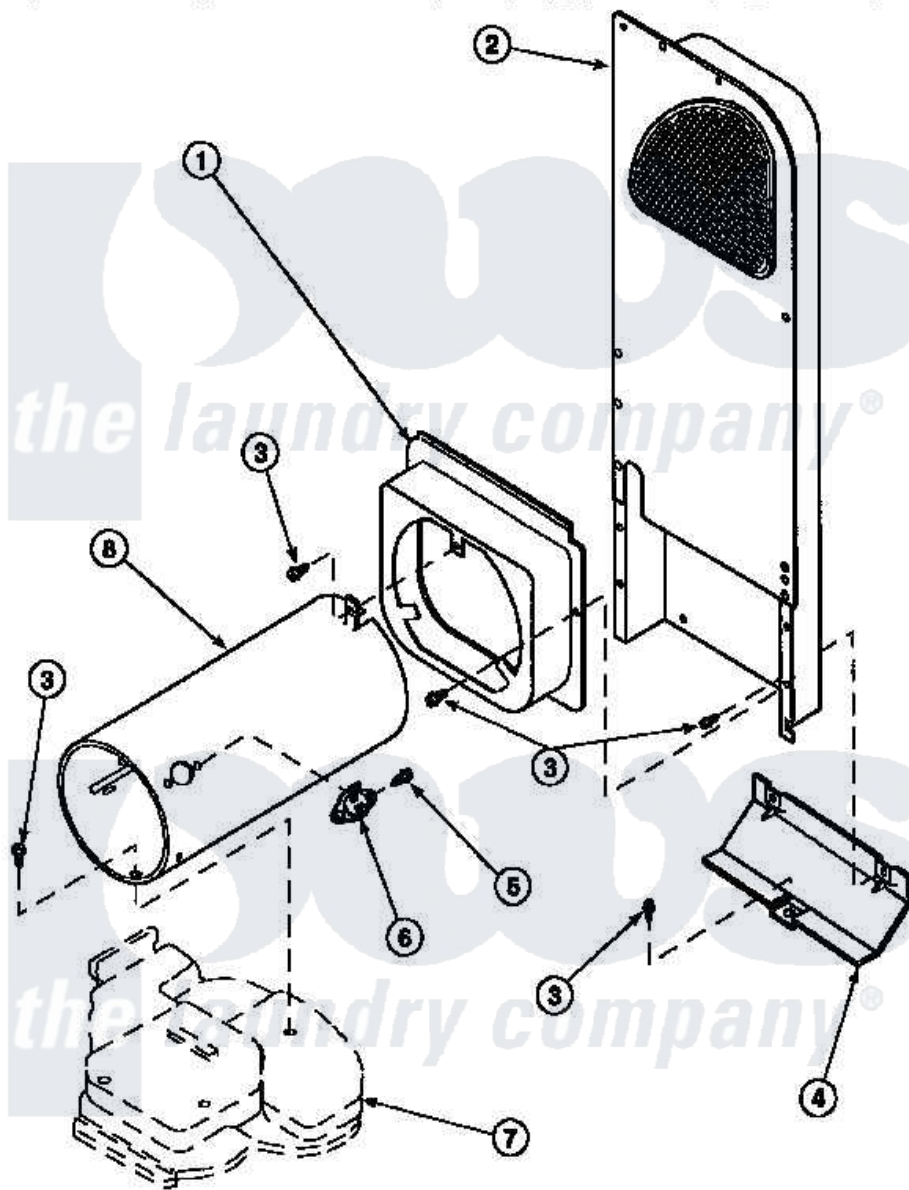

**Amana LE7101WB (BOM: PLE7101WB) 11 - HEATER BOX ASSY
ORIGINALLY ON GAS DRYER**

Amana [Residential Amana LE7101WB \(BOM: PLE7101WB\) Dryer Parts](#) Parts Diagram 11 - HEATER BOX
ASSY ORIGINALLY ON GAS DRYER
[Click on the part number to view part](#)

Item	Original Part Number	Replaced By	Status	Part Description
2	500179P	503605		Assembly, Heater Duct
3	501668	503688		Screw, 10B-16 X .34 I
4	60952		Not Available	SHIELD,HEAT DUCT
7	500070			Base, Dryer