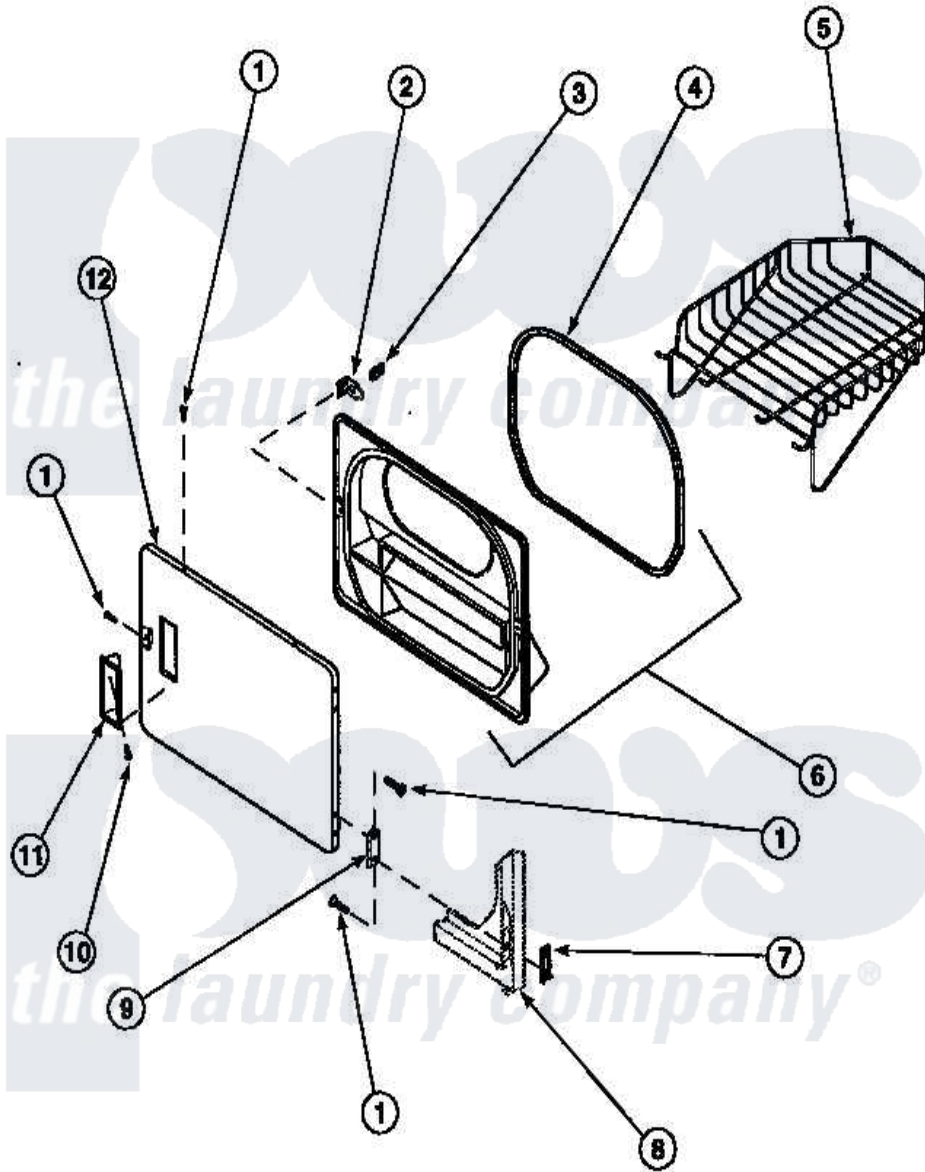

Amana LE7101WB (BOM: PLE7101WB) 13 - LOADING DOOR WITH DRYING RACK

Amana Residential Amana LE7101WB (BOM: PLE7101WB) Dryer Parts Parts Diagram 13 - LOADING DOOR WITH DRYING RACK

Click on the part number to view part

Item	Original Part Number	Replaced By	Status	Part Description
1	500226			Screw, 8b-16 x 5/8 Tap
2	500223	40116201		Bracket, Door Strike
3	500039	510181		Strike Doormetal
4	500200		Not Available	SEAL,DOOR
5	501295P		Not Available	RACK, DRYING
6	500199		Not Available	ASSY,LINER & SEAL
7	500236			Clip, Door Hinge Mount
9	500041	Y503676		Hinge, Door And Top
10	500297	8281236		Screw
11	500042		Not Available	DOOR PULL