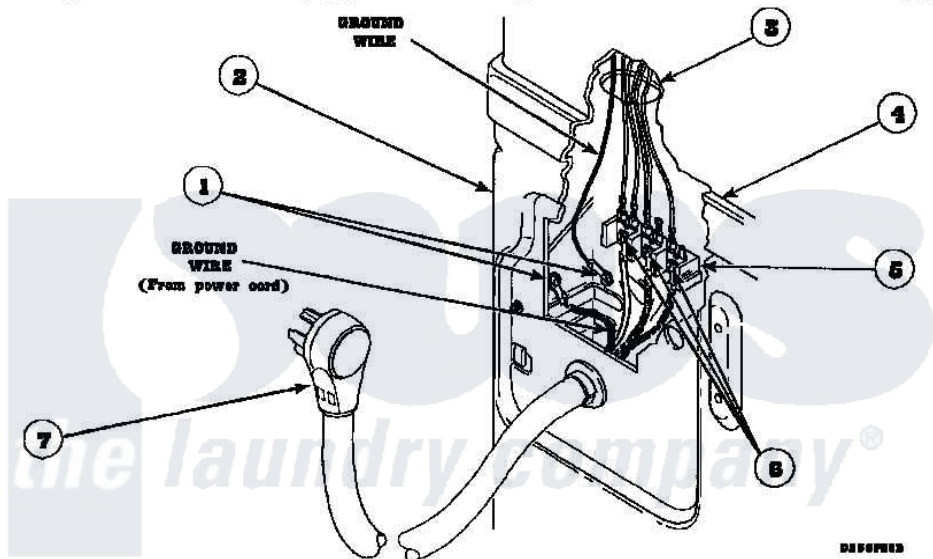

Amana LE7101WB (BOM: PLE7101WB) 17 - POWER CORDS

Amana Residential Amana LE7101WB (BOM: PLE7101WB) Dryer Parts Parts Diagram 17 - POWER CORDS  
 Click on the part number to view part

Item	Original Part Number	Replaced By	Status	Part Description
1	<a href="#">20530</a>			Screw, 10-24 x 3/8 Hex
2	500001P		Not Available	(ADD LETTER BEFORE "P" IN PART
3	500343		Not Available	PANEL, BACK(HOME HOOD)
4	500085P		Not Available	(ADD LETTER L-L, W-W TO PART N
5	61923P	<a href="#">61923</a>		Block, Terminal
6	Y61199	<a href="#">3400094</a>		Screw, 10-32 X 3/8