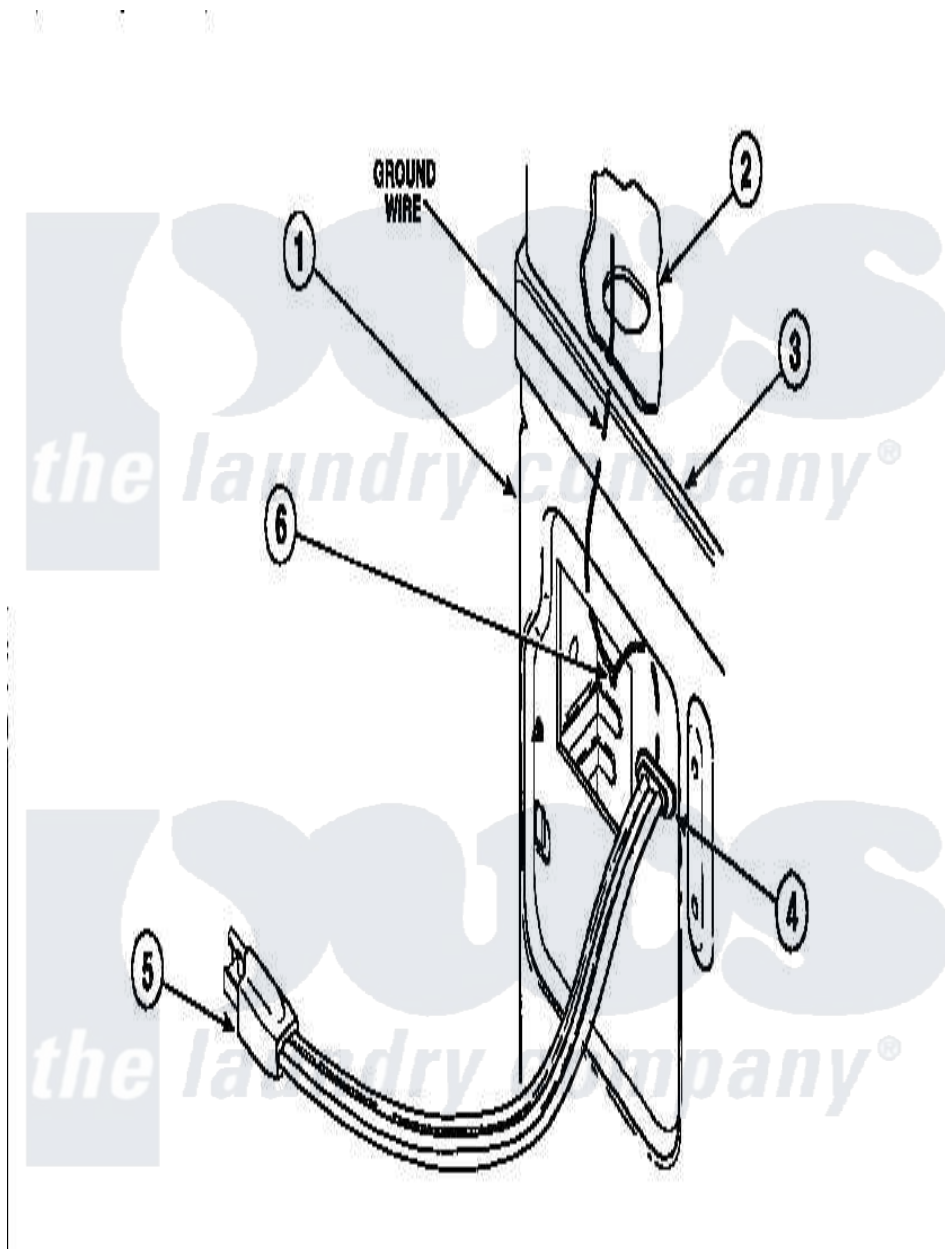

Amana LE7101WB (BOM: PLE7101WB) 18 - POWER CORDS

Amana Residential Amana LE7101WB (BOM: PLE7101WB) Dryer Parts Parts Diagram 18 - POWER CORDS
 Click on the part number to view part

Item	Original Part Number	Replaced By	Status	Part Description
1	500001P		Not Available	(ADD LETTER BEFORE "P" IN PART
2	500343		Not Available	PANEL, BACK(HOME HOOD)
3	500085P		Not Available	(ADD LETTER L-L, W-W TO PART N
6	20530			Screw, 10-24 x 3/8 Hex