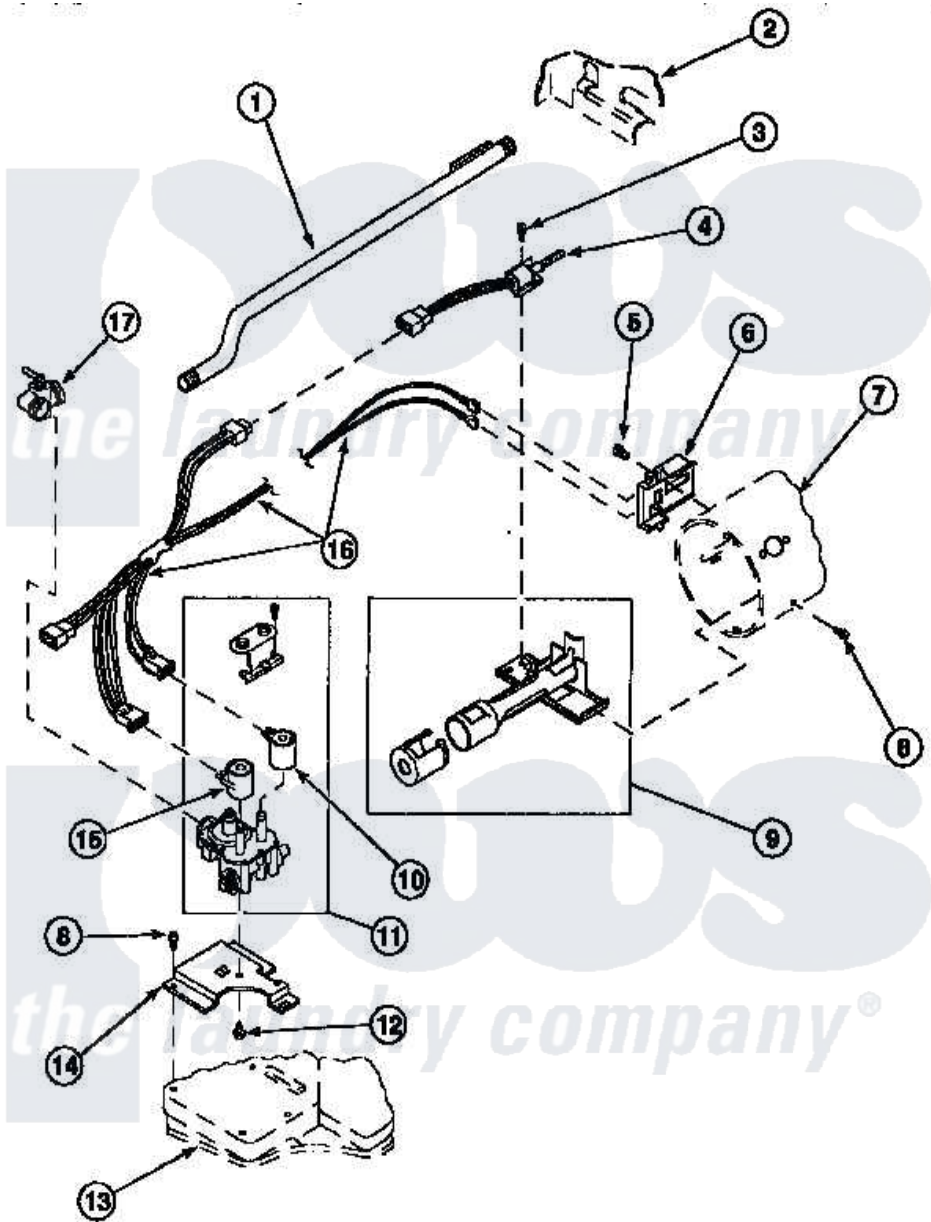

**Amana LE7111LB (BOM: PLE7111LB) 04 - GAS VALVE, IGNITER & GAS CONVERSION KITS**

Amana Residential Amana LE7111LB (BOM: PLE7111LB) Dryer Parts Parts Diagram 04 - GAS VALVE, IGNITER & GAS CONVERSION KITS  
 Click on the part number to view part

Item	Original Part Number	Replaced By	Status	Part Description
2	500001P		Not Available	(ADD LETTER BEFORE "P" IN PART
5	23222	<a href="#">3177991</a>		Screw
8	501668	<a href="#">503688</a>		Screw, 10B-16 X .34 I
13	<a href="#">500070</a>			Base, Dryer
NI	502378		Not Available	ASSY, WIRE HARNESS