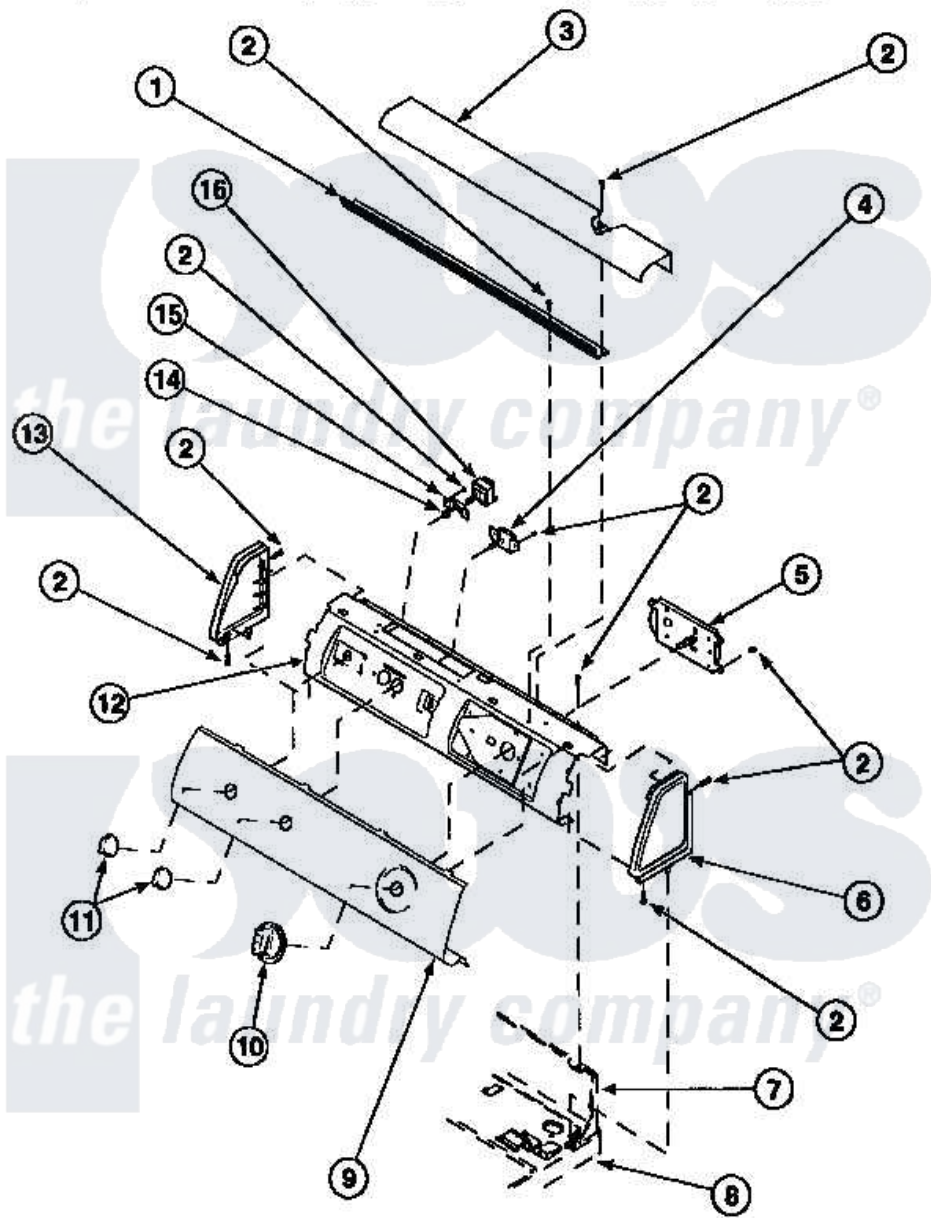

**Amana LE7111LB (BOM: PLE7111LB) 05 - GRAPHIC PANEL, CONTROL HOOD AND CONTROLS**

Amana Residential Amana LE7111LB (BOM: PLE7111LB) Dryer Parts Parts Diagram 05 - GRAPHIC PANEL, CONTROL HOOD AND CONTROLS

[Click on the part number to view part](#)

Item	Original Part Number	Replaced By	Status	Part Description
1	500305		Not Available	DIFFUSER W/OUT HOLE
2	501086	<a href="#">90767</a>		Screw, 8A X 3/8 HeX Washer Head Tapping
3	500302		Not Available	COVER, TOP
4	<a href="#">500823</a>			Signal, Rotary
5	<a href="#">502963</a>			Timer, 3 Cycle
6	34815		Not Available	PANEL, END R.H. (BLK)
7	500343		Not Available	PANEL, BACK(HOME HOOD)
8	500085P		Not Available	(ADD LETTER L-L, W-W TO PART N
9	502206		Not Available	GRAPHIC PANEL
"	502211		Not Available	PANEL, GRAPHICS
"	502630		Not Available	GRAPHIC PANEL
10	500311	<a href="#">50220W</a>		Knob, Timer
11	<a href="#">34847</a>			Assembly, Knob-Rotary

12	500300	Not Available	BRACKET,CONTROL SUPPORT-MECH
13	<a href="#">34816</a>		Panel, End
14	57584	Not Available	NUT
15	<a href="#">59704</a>		Bracket, Switch Mount
16	Y61511	Not Available	SWITCH,FABRIC SELECTOR